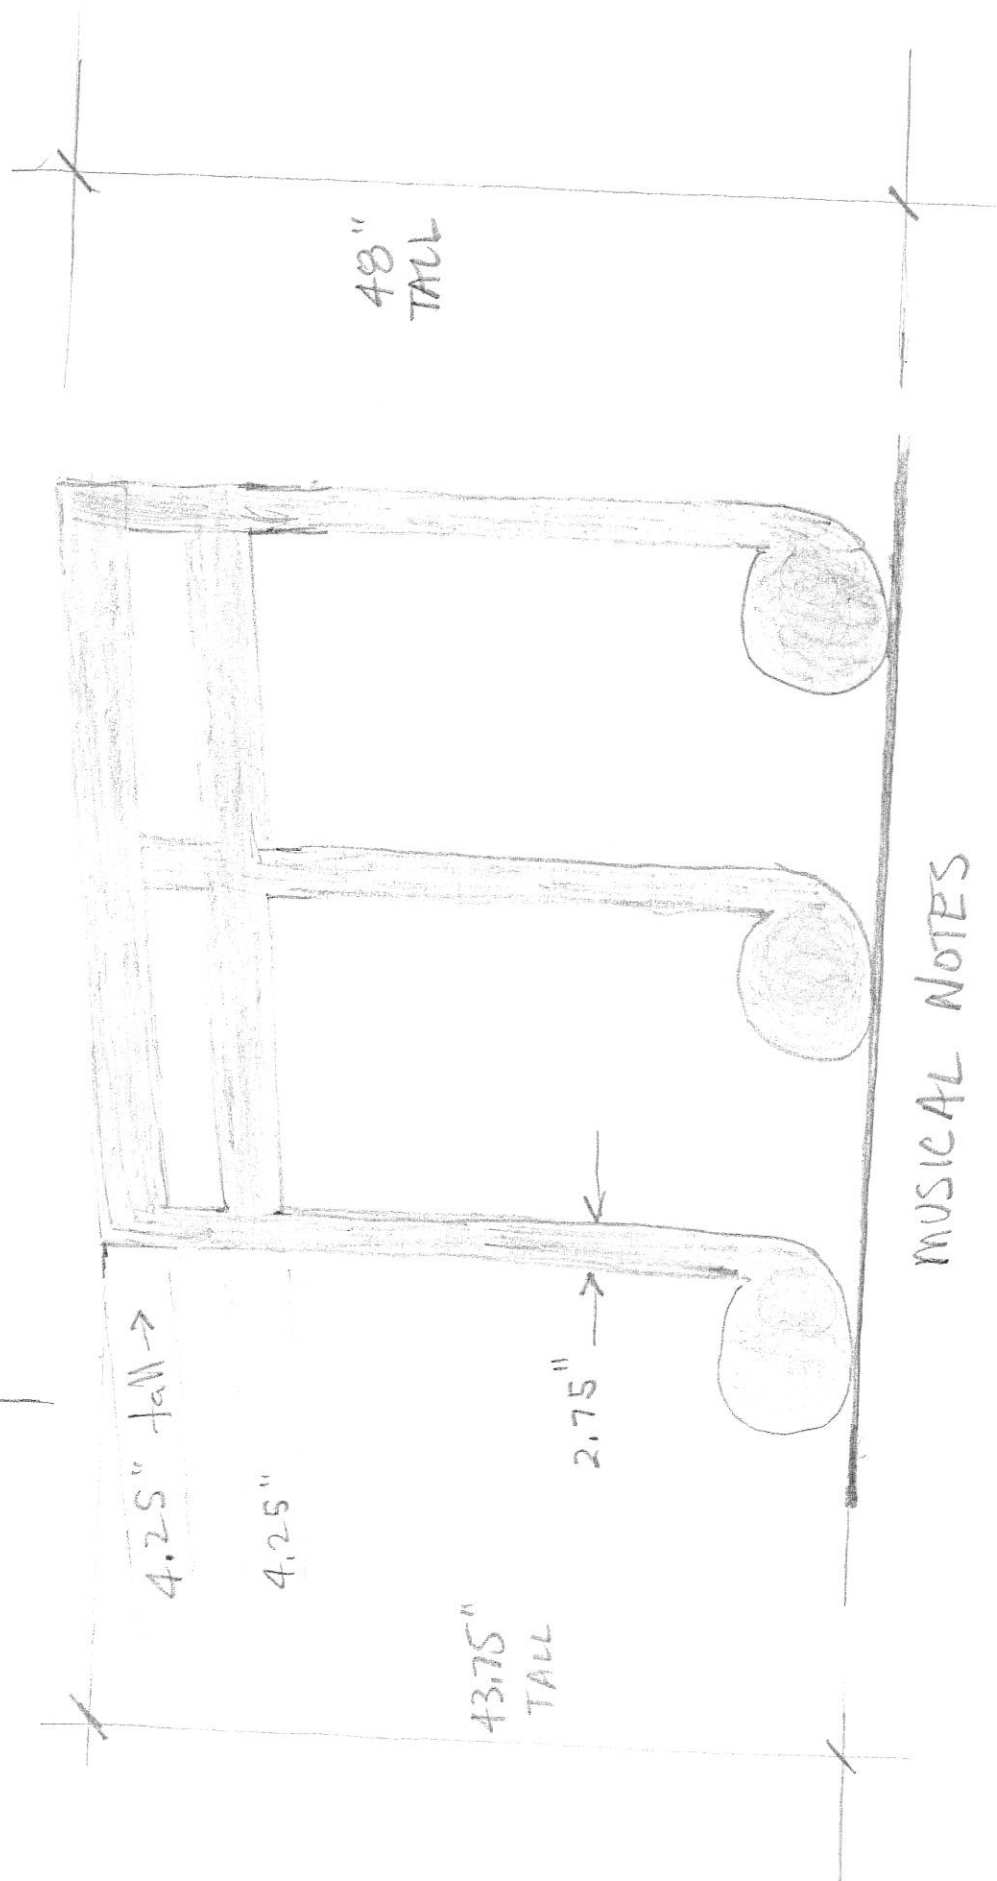

Specifications:

- Two bicycle rack using both sides.
- Size: 32"l x 12"w x 56"h
- Material: 2 3/8" steel tube
Drips / pool: .25" steel plate
- Color: Powder coat:
-Pink RAL 4003 and brown RAL 8001
- Underground mount

48" overall height

52.75" overall width

4.5" tall

43.75" to top of cup

CUP OF JOE

Chat Bike Rack

52.25" overall width

MUSICAL NOTES

Specifications:

- Two bicycle rack using both sides.
- Size: 60"l x 8"w x 45"h
- 2 inch round steel tube
- Powder coat Green
- Surface mount / plate

"S NAIL"