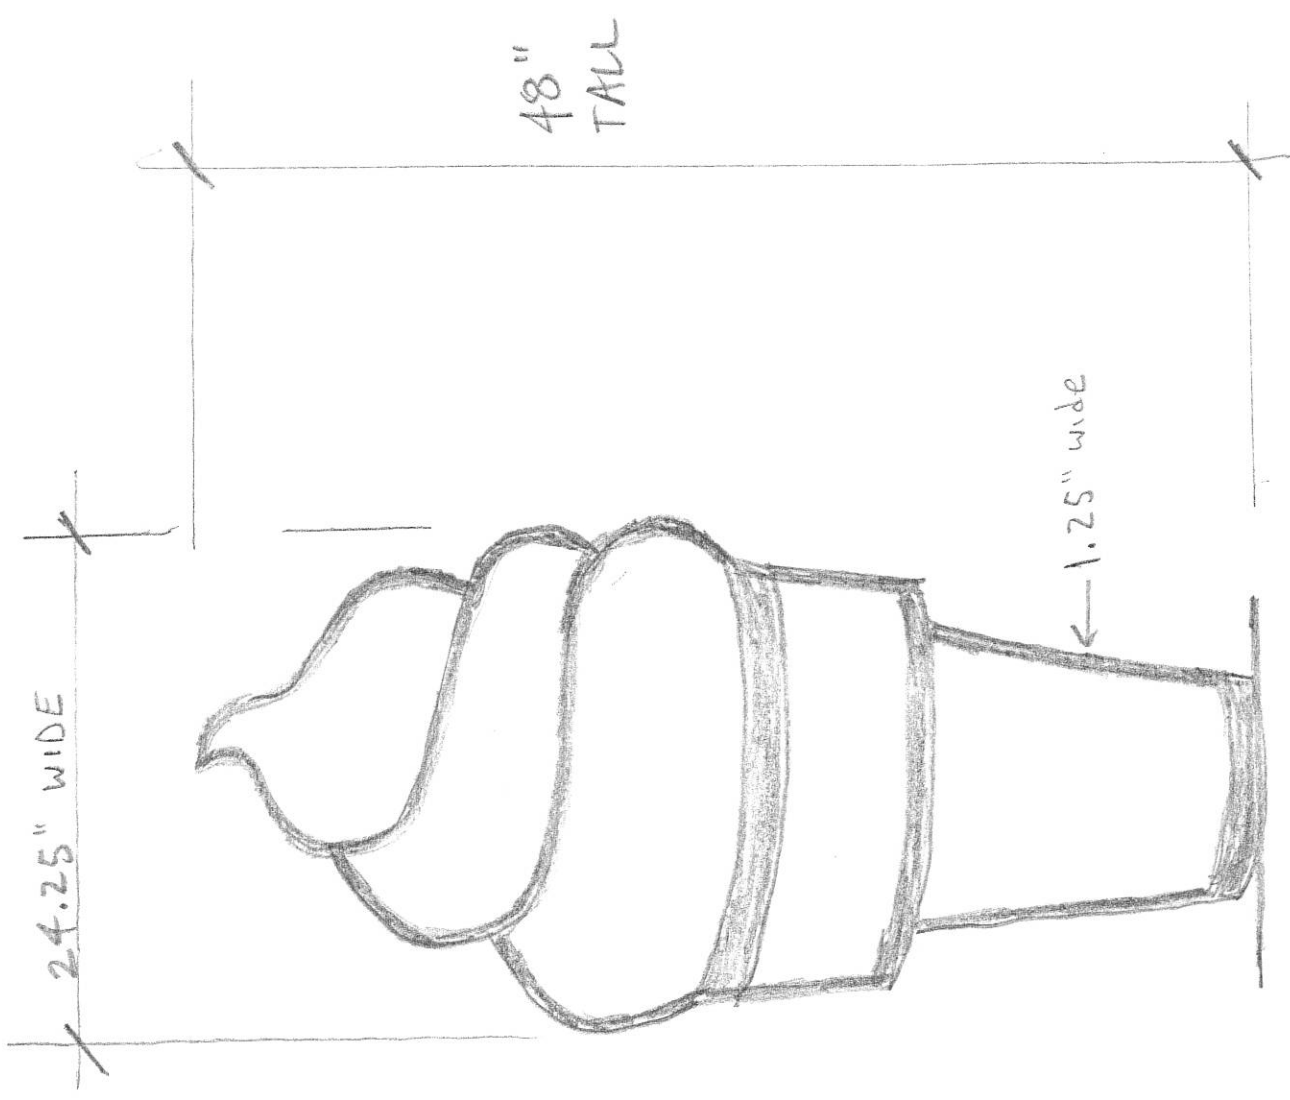

BIKE RACK - BIRDS OF COLOR

1 1/2" = 1'-0"

LOS ALTOS ART DOCENTS
201 COVINGTON ROAD
LOS ALTOS, CA 94024
650-947-1195
kdickerson@lasdschools.org

LOCK

BIKE
LOCK

"BUTTERFLY"

ICE CREAM CONE

Ice-Cream O licious!

Specifications:

- Two bicycle rack using both sides.
- Size: 32"l x 12"w x 56"h
- Material: 2 3/8" steel tube
Drips / pool: .25" steel plate
- Color: Powder coat:
-Pink RAL 4003 and brown RAL 8001
- Underground mount

48" overall height

52.75" overall width

4.5" tall

43.75" to top of cup

CUP OF JOE

Chat Bike Rack

52.25" overall width

MUSICAL NOTES

Specifications:

- Two bicycle rack using both sides.
- Size: 60"l x 8"w x 45"h
- 2 inch round steel tube
- Powder coat Green
- Surface mount / plate

"S NAIL"