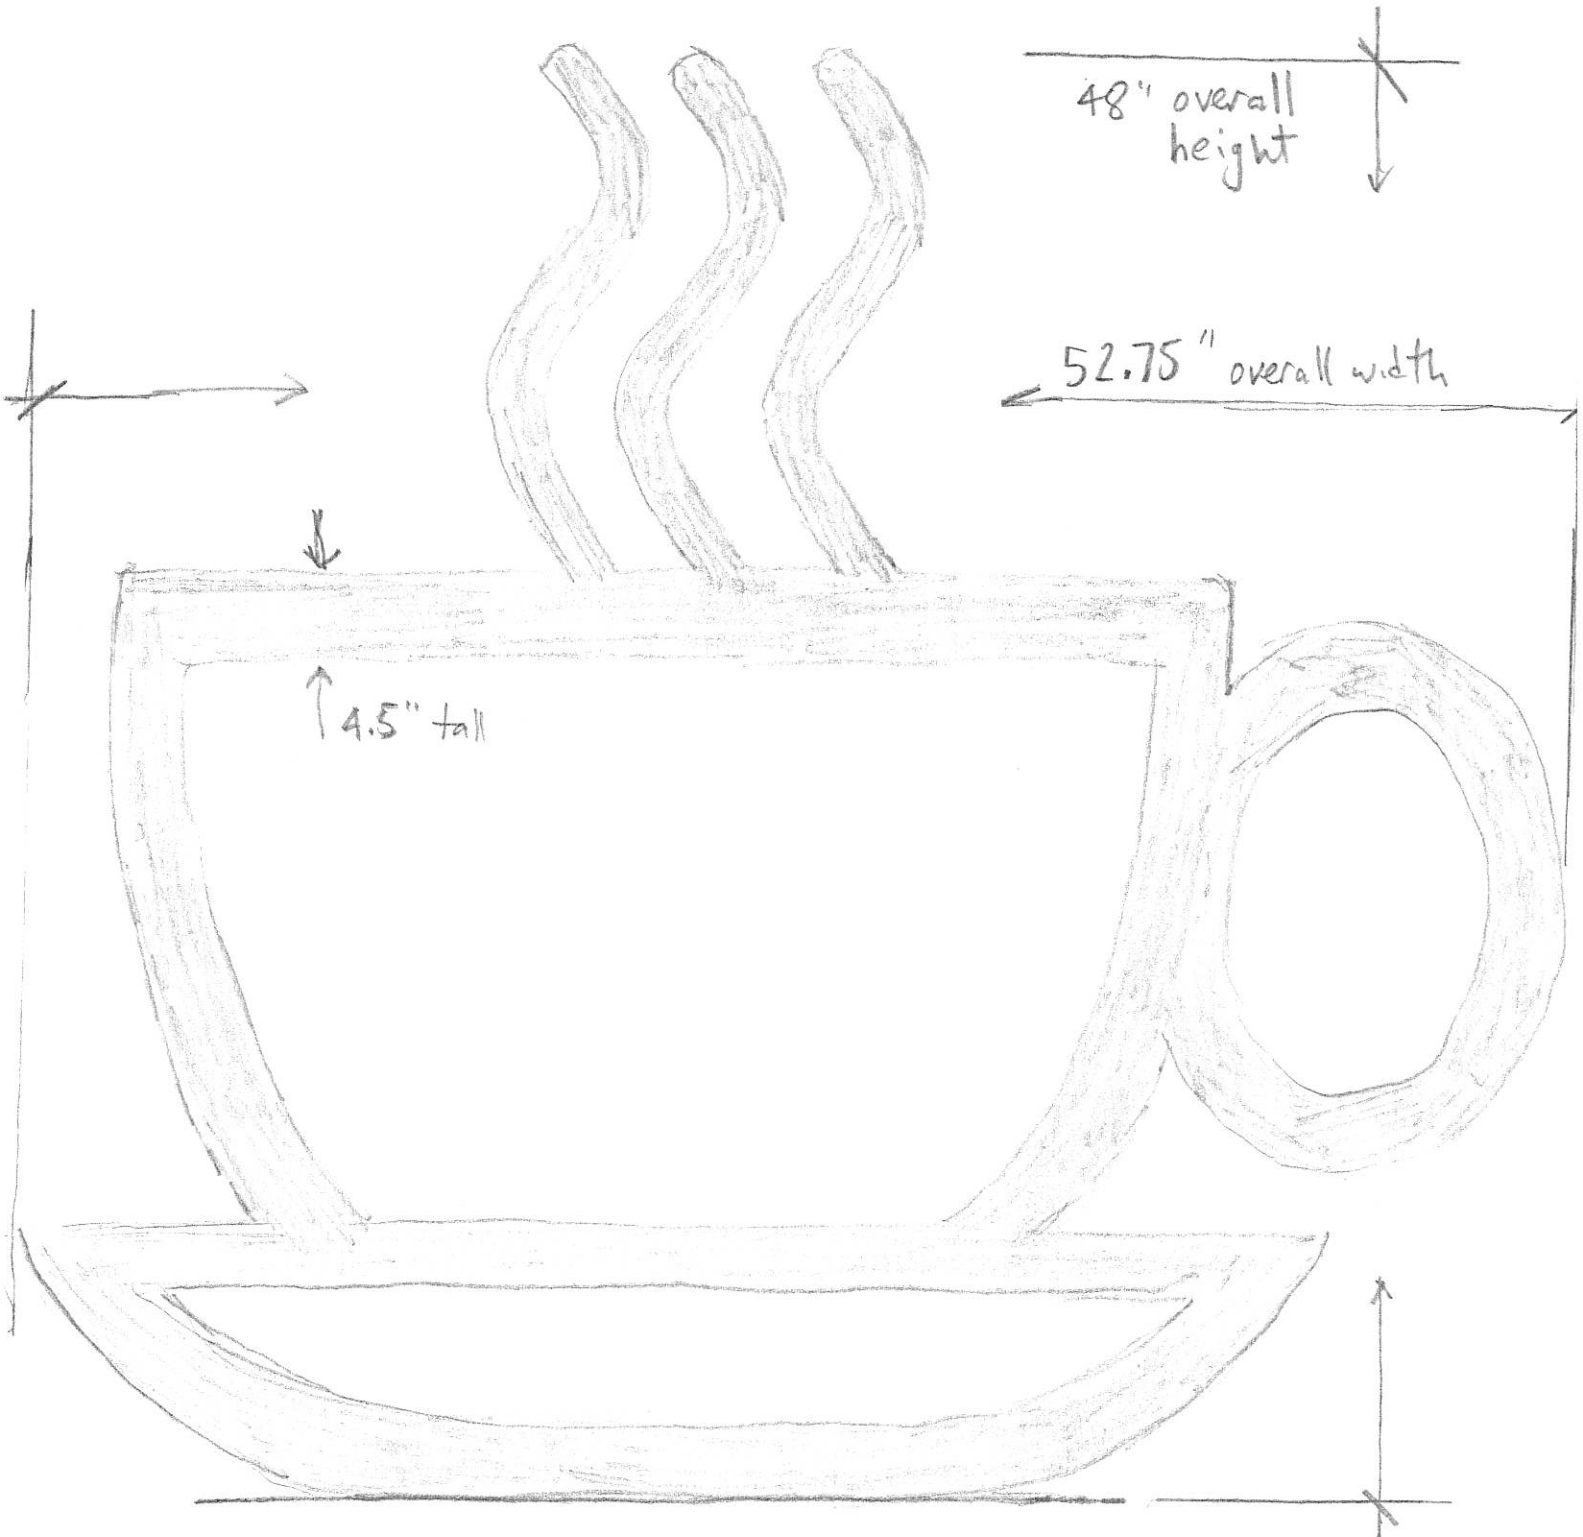

Specifications:

- Two bicycle rack using both sides.
- Size: 32"l x 12"w x 56"h
- Material: 2 3/8" steel tube
Drips / pool: .25" steel plate
- Color: Powder coat:
-Pink RAL 4003 and brown RAL 8001
- Underground mount

DOWNTOWN DOG

SCALE 1/4" = 12"

SCANNED PENCIL SKETCH

39" HEIGHT X 60" LENGTH

JUDI PARRISH

Flower Bike Rack

BIKE RACK - SPLASH
1 1/2" = 1'-0"

LOS ALTOS ART DOCENTS
201 COVINGTON ROAD
LOS ALTOS, CA 94024
650-947-1195
kdickerson@lasdschools.org

48" overall height

52.75" overall width

4.5" tall

43.75" to top of cup

CUP OF JOE

Chat Bike Rack

52.25" overall width

MUSICAL NOTES

Specifications:

- Two bicycle rack using both sides.
- Size: 60"l x 8"w x 45"h
- 2 inch round steel tube
- Powder coat Green
- Surface mount / plate

"S NAIL"