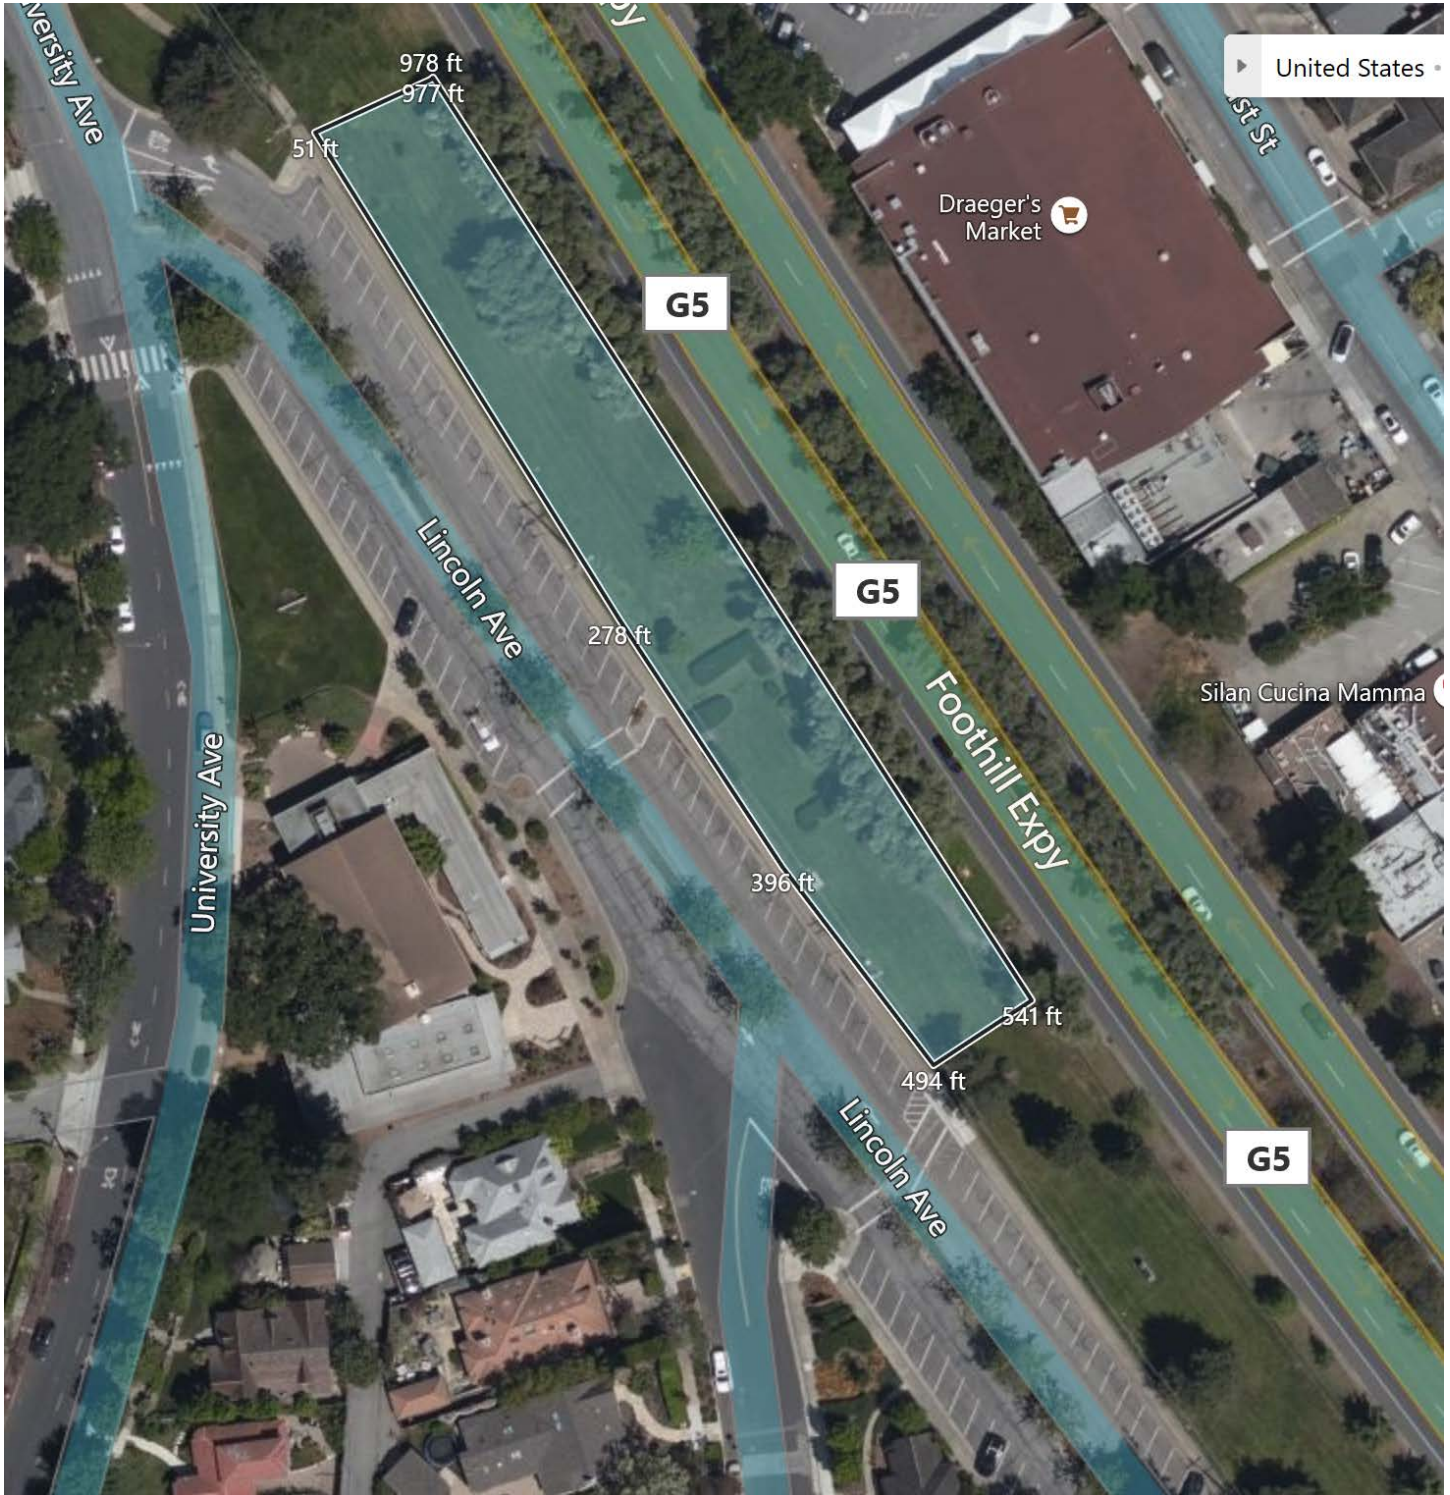

South Lincoln Park – Fenced-in

Area: 23,230 sq ft

Looking North East

Looking South West

Looking West

Looking North

Looking South East

South Lincoln Park – 1,000-foot Noticing Map