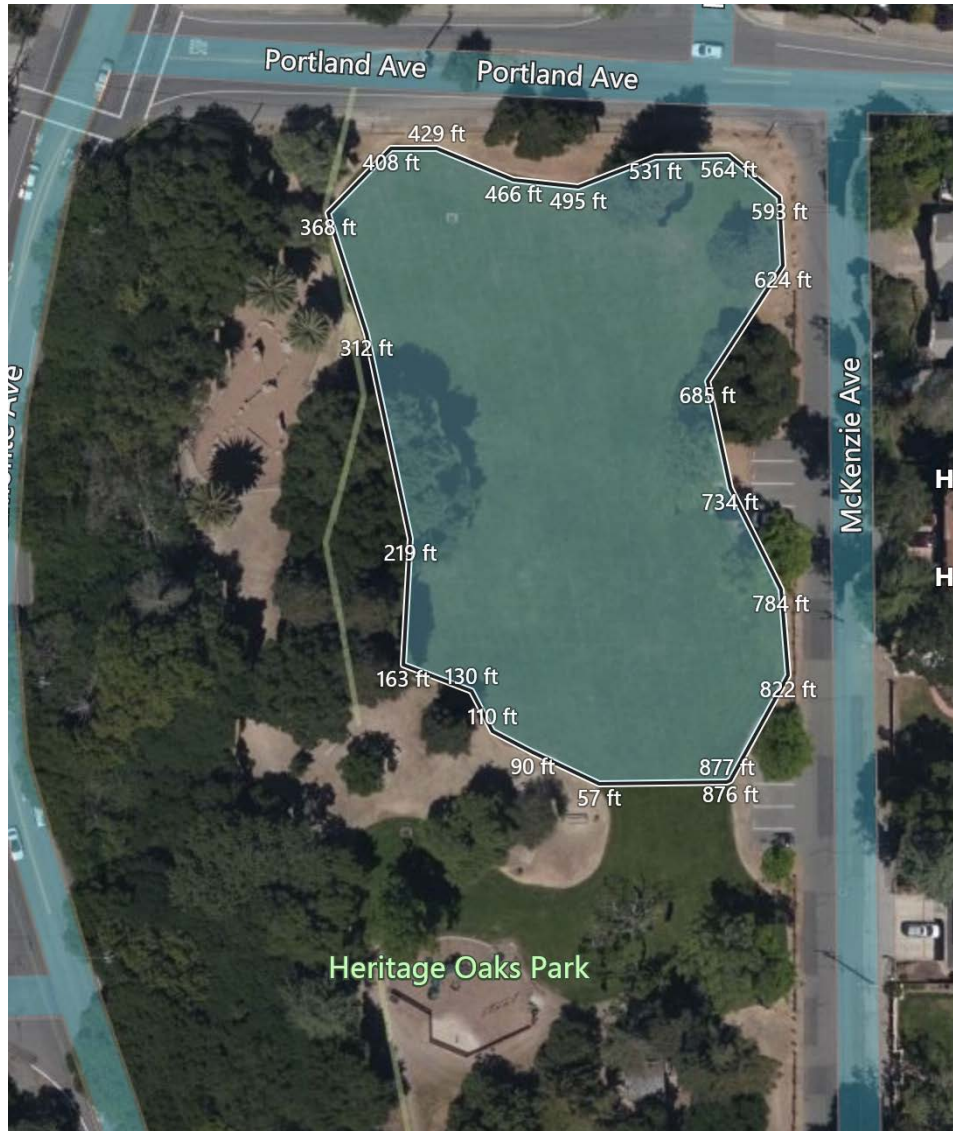

Heritage Oaks Park – Off-leash Area

Attachment 2

Area: 42,980 sq ft

Looking North

Looking East

Looking South

Looking West

Heritage Oaks Park – 1,000-foot Noticing Map