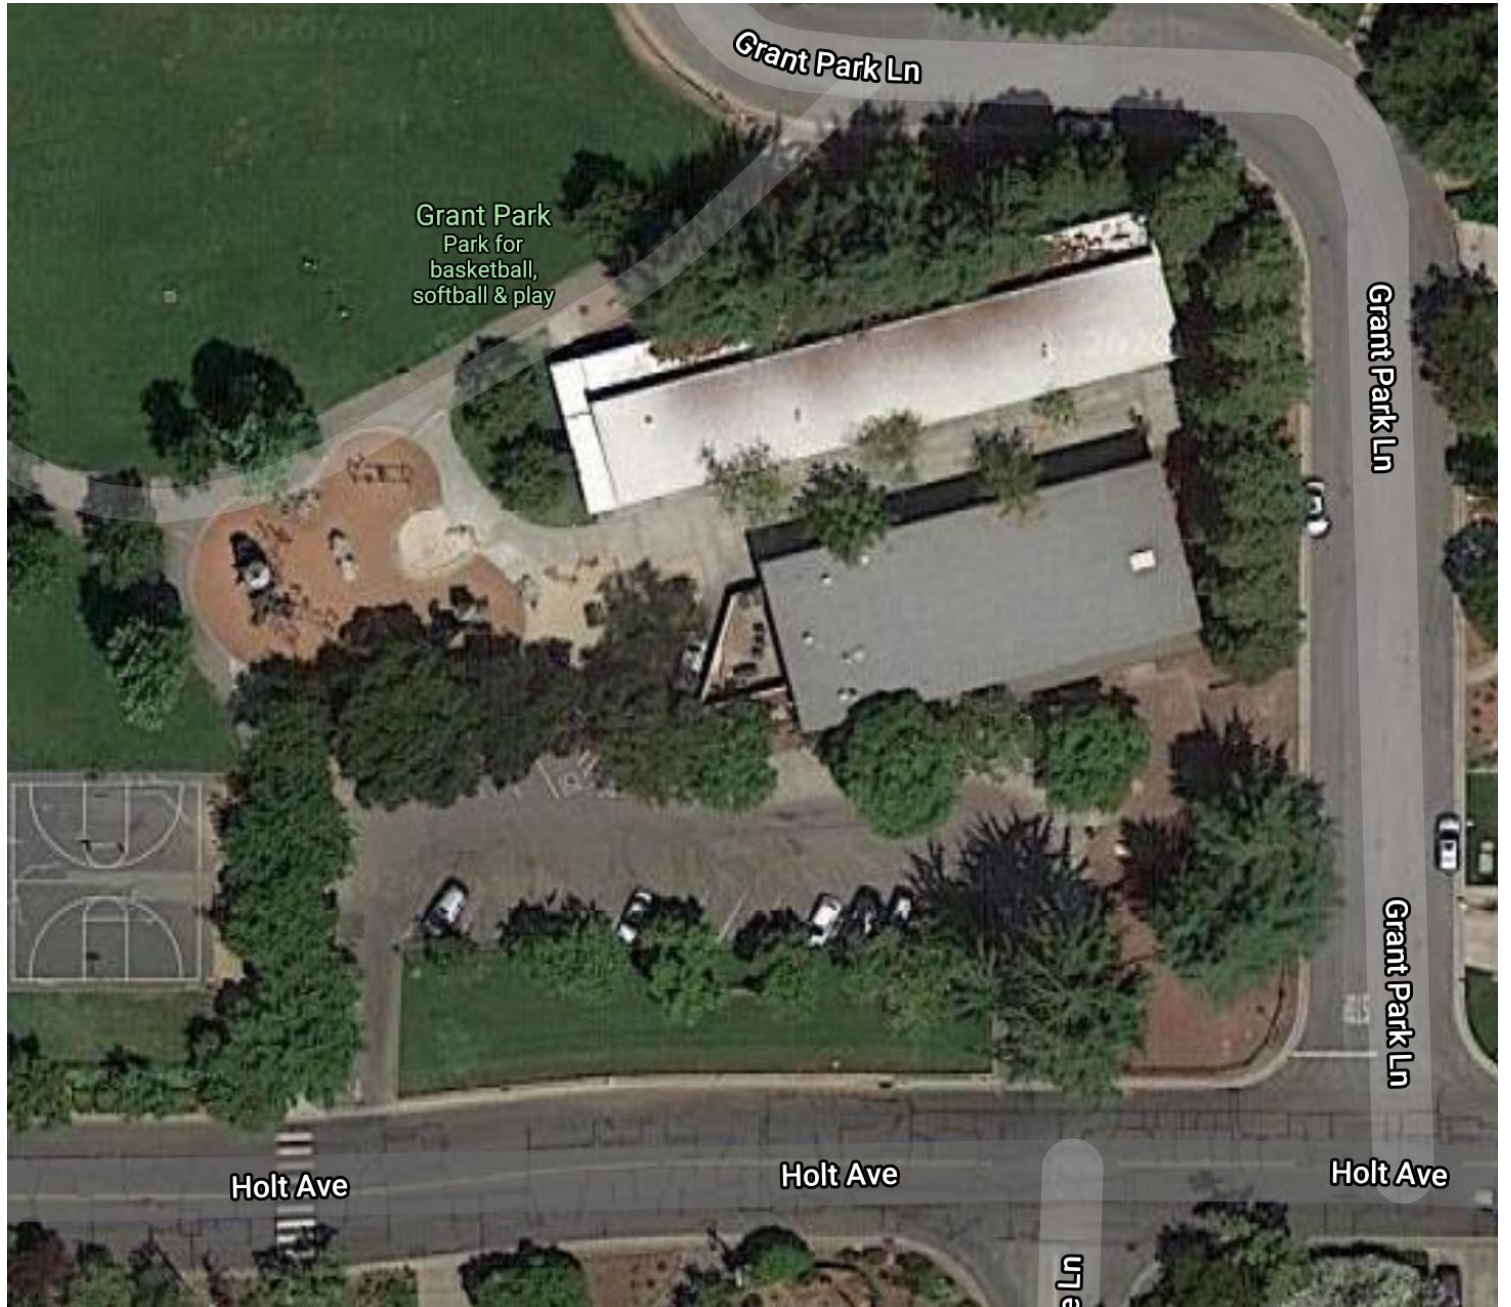

GRANT PARK

PARK HOURS 6:00AM TO 9:00PM  
DOGS MUST BE ON LEASH AND NO ALCOHOL ALLOWED

**Outdoor Corridor**

**Room 1**

**Room 2**

**Room 3**

Room 4 – Senior Lounge

Kitchen & Storage

Multi-purpose Room

Playground

Basketball Court