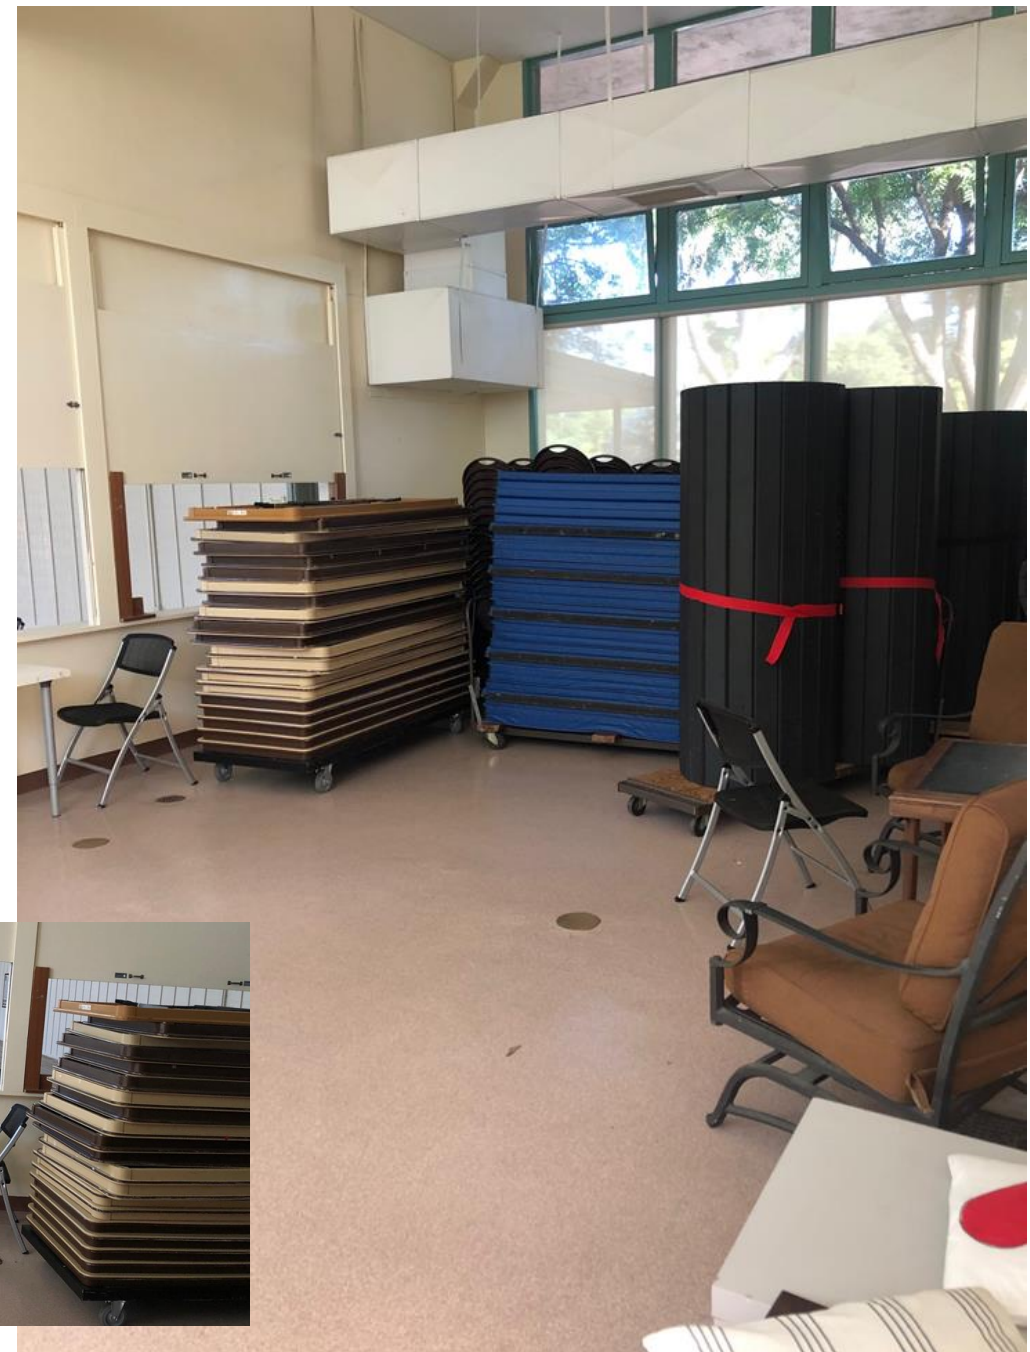

GRANT PARK

PARK HOURS 6:00AM TO 9:00PM  
DOGS MUST BE ON LEASH AND NO ALCOHOL ALLOWED

**Outdoor Corridor**

**Room 1**

**Room 2**

**Room 3**

Room 4 – Senior Lounge

Kitchen & Storage

Multi-purpose Room

Playground

Basketball Court