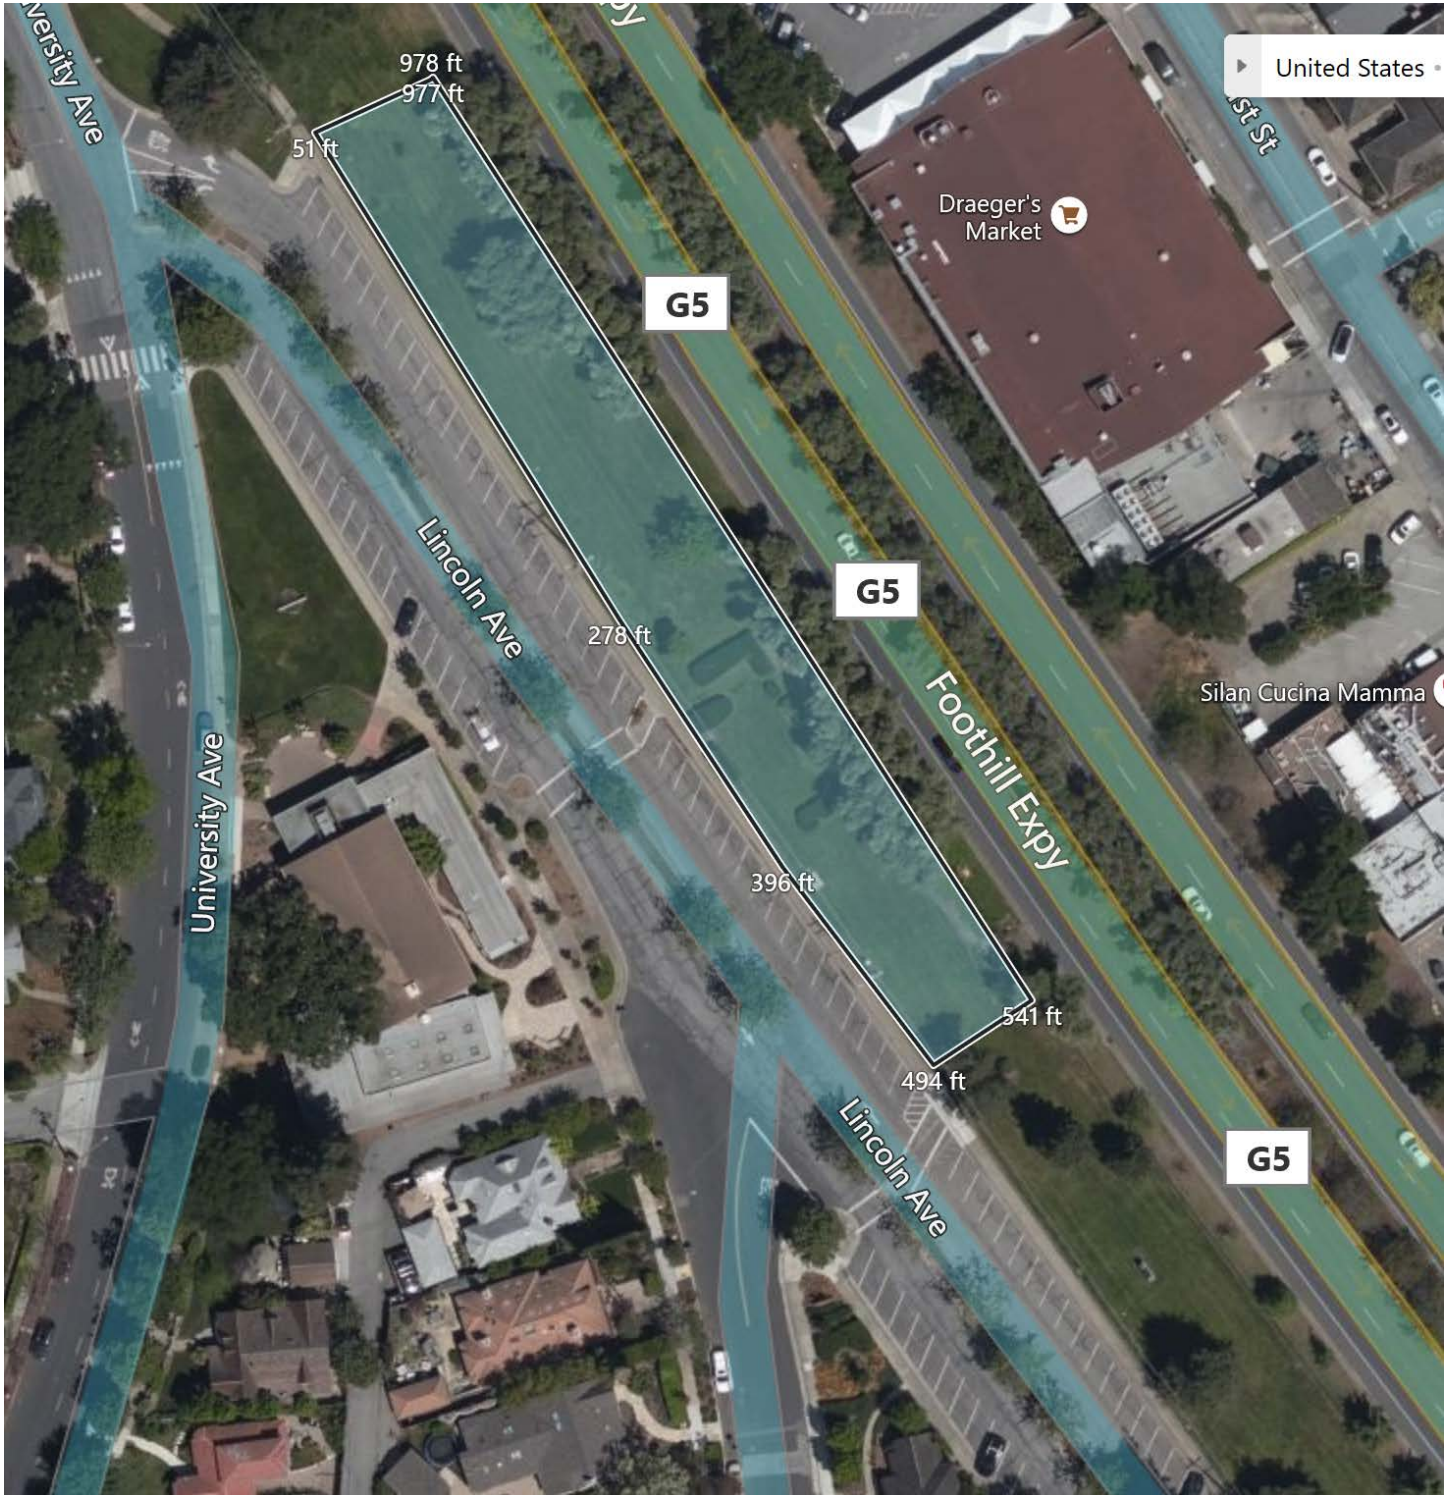

# South Lincoln Park – Fenced-in

Area: 23,230 sq ft