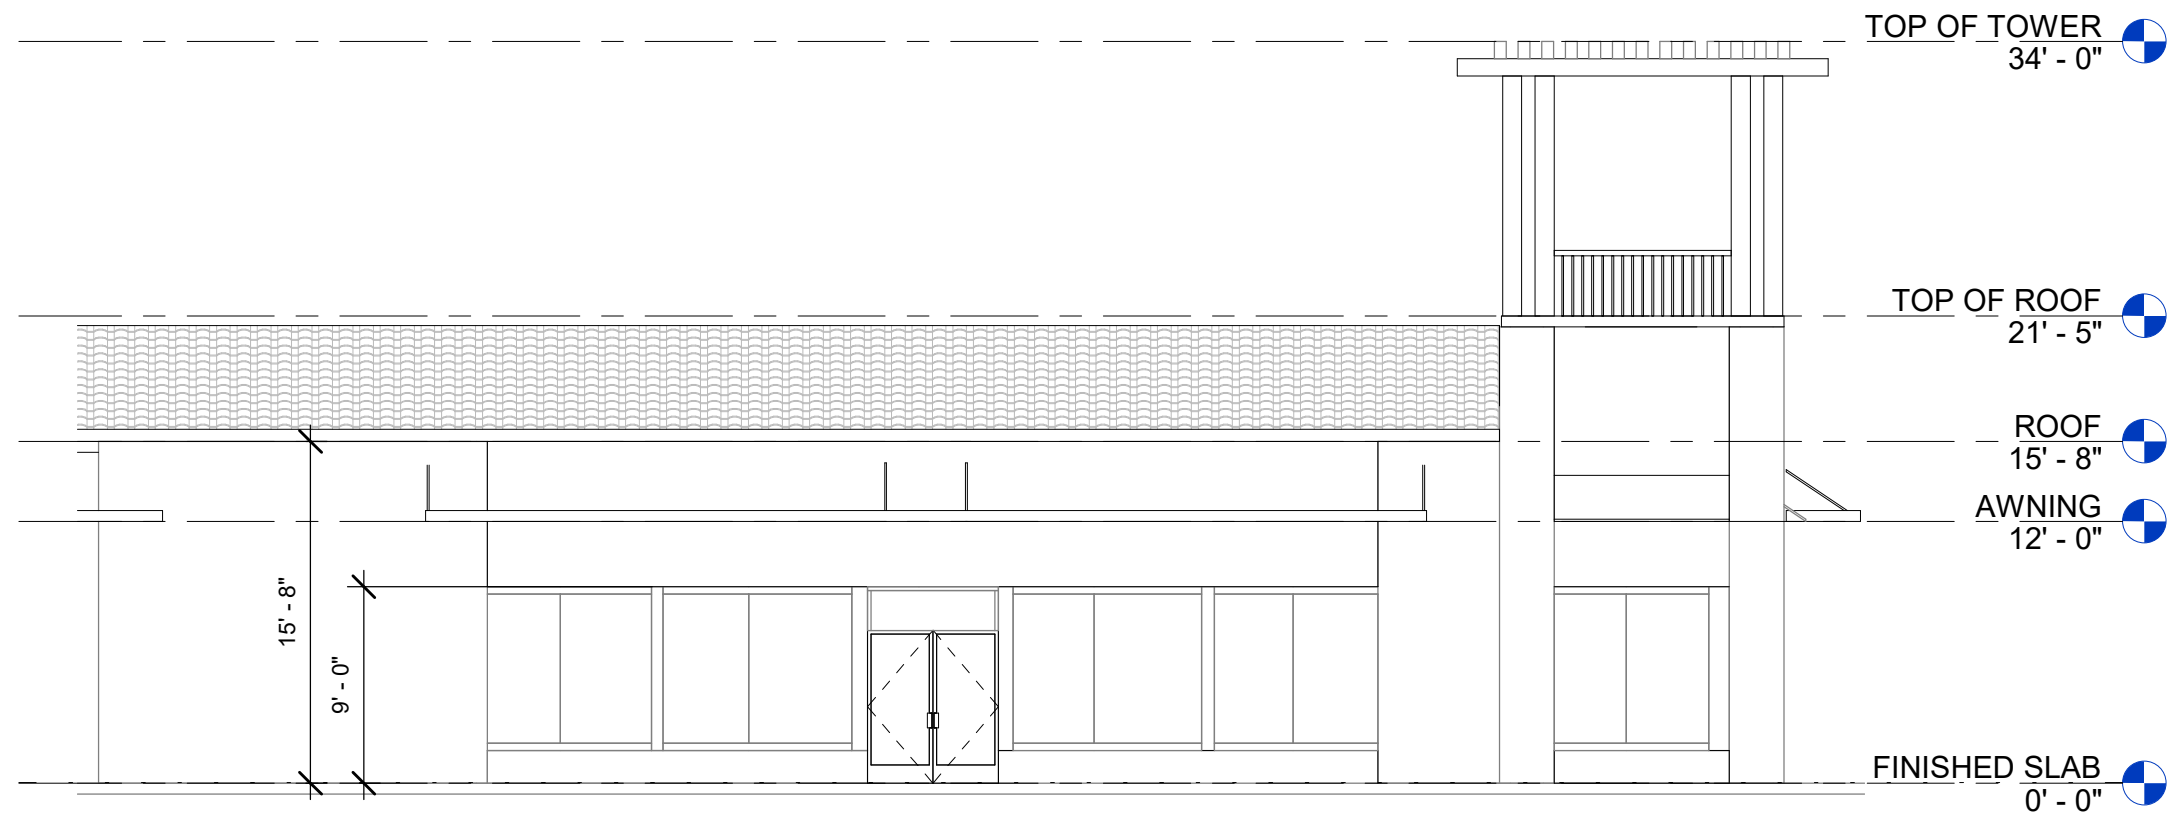

1 EXTERIOR ELEVATION A
1/8" = 1'-0"

LOS ALTOS
4756 EL CAMINO REAL
LOS ALTOS, CA 94022

EXTERIOR ELEVATIONS

DD-4.0