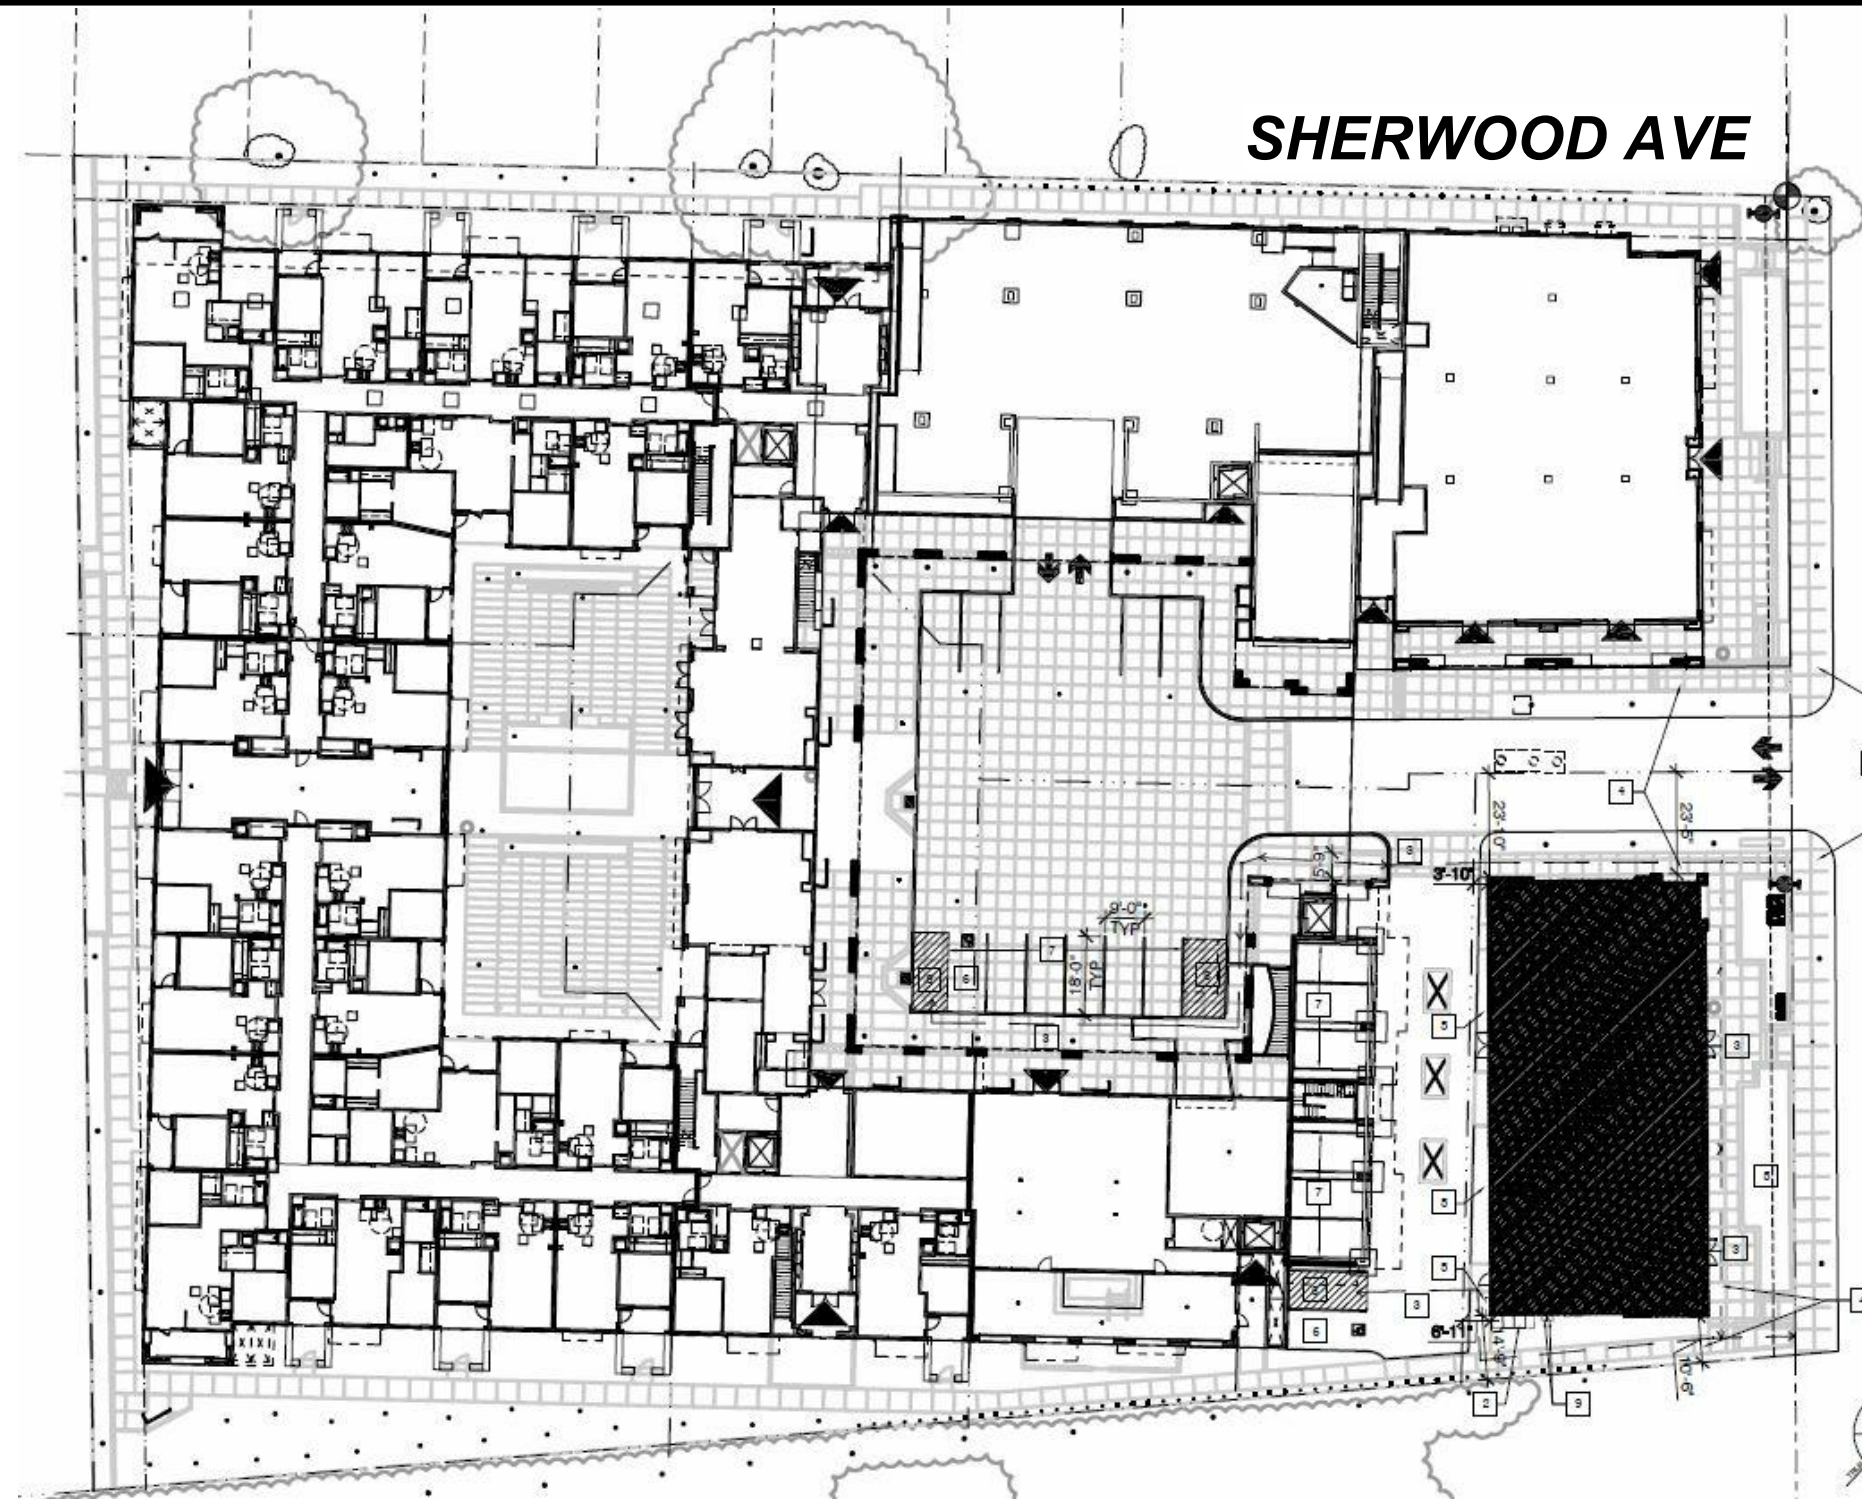

LEVERONI LANE

SHERWOOD AVE

EL CAMINO REAL

LOS ALTOS SQUARE

SITE PLAN

DD-1.0

LOS ALTOS

4756 EL CAMINO REAL
LOS ALTOS, CA 94022

kindbody