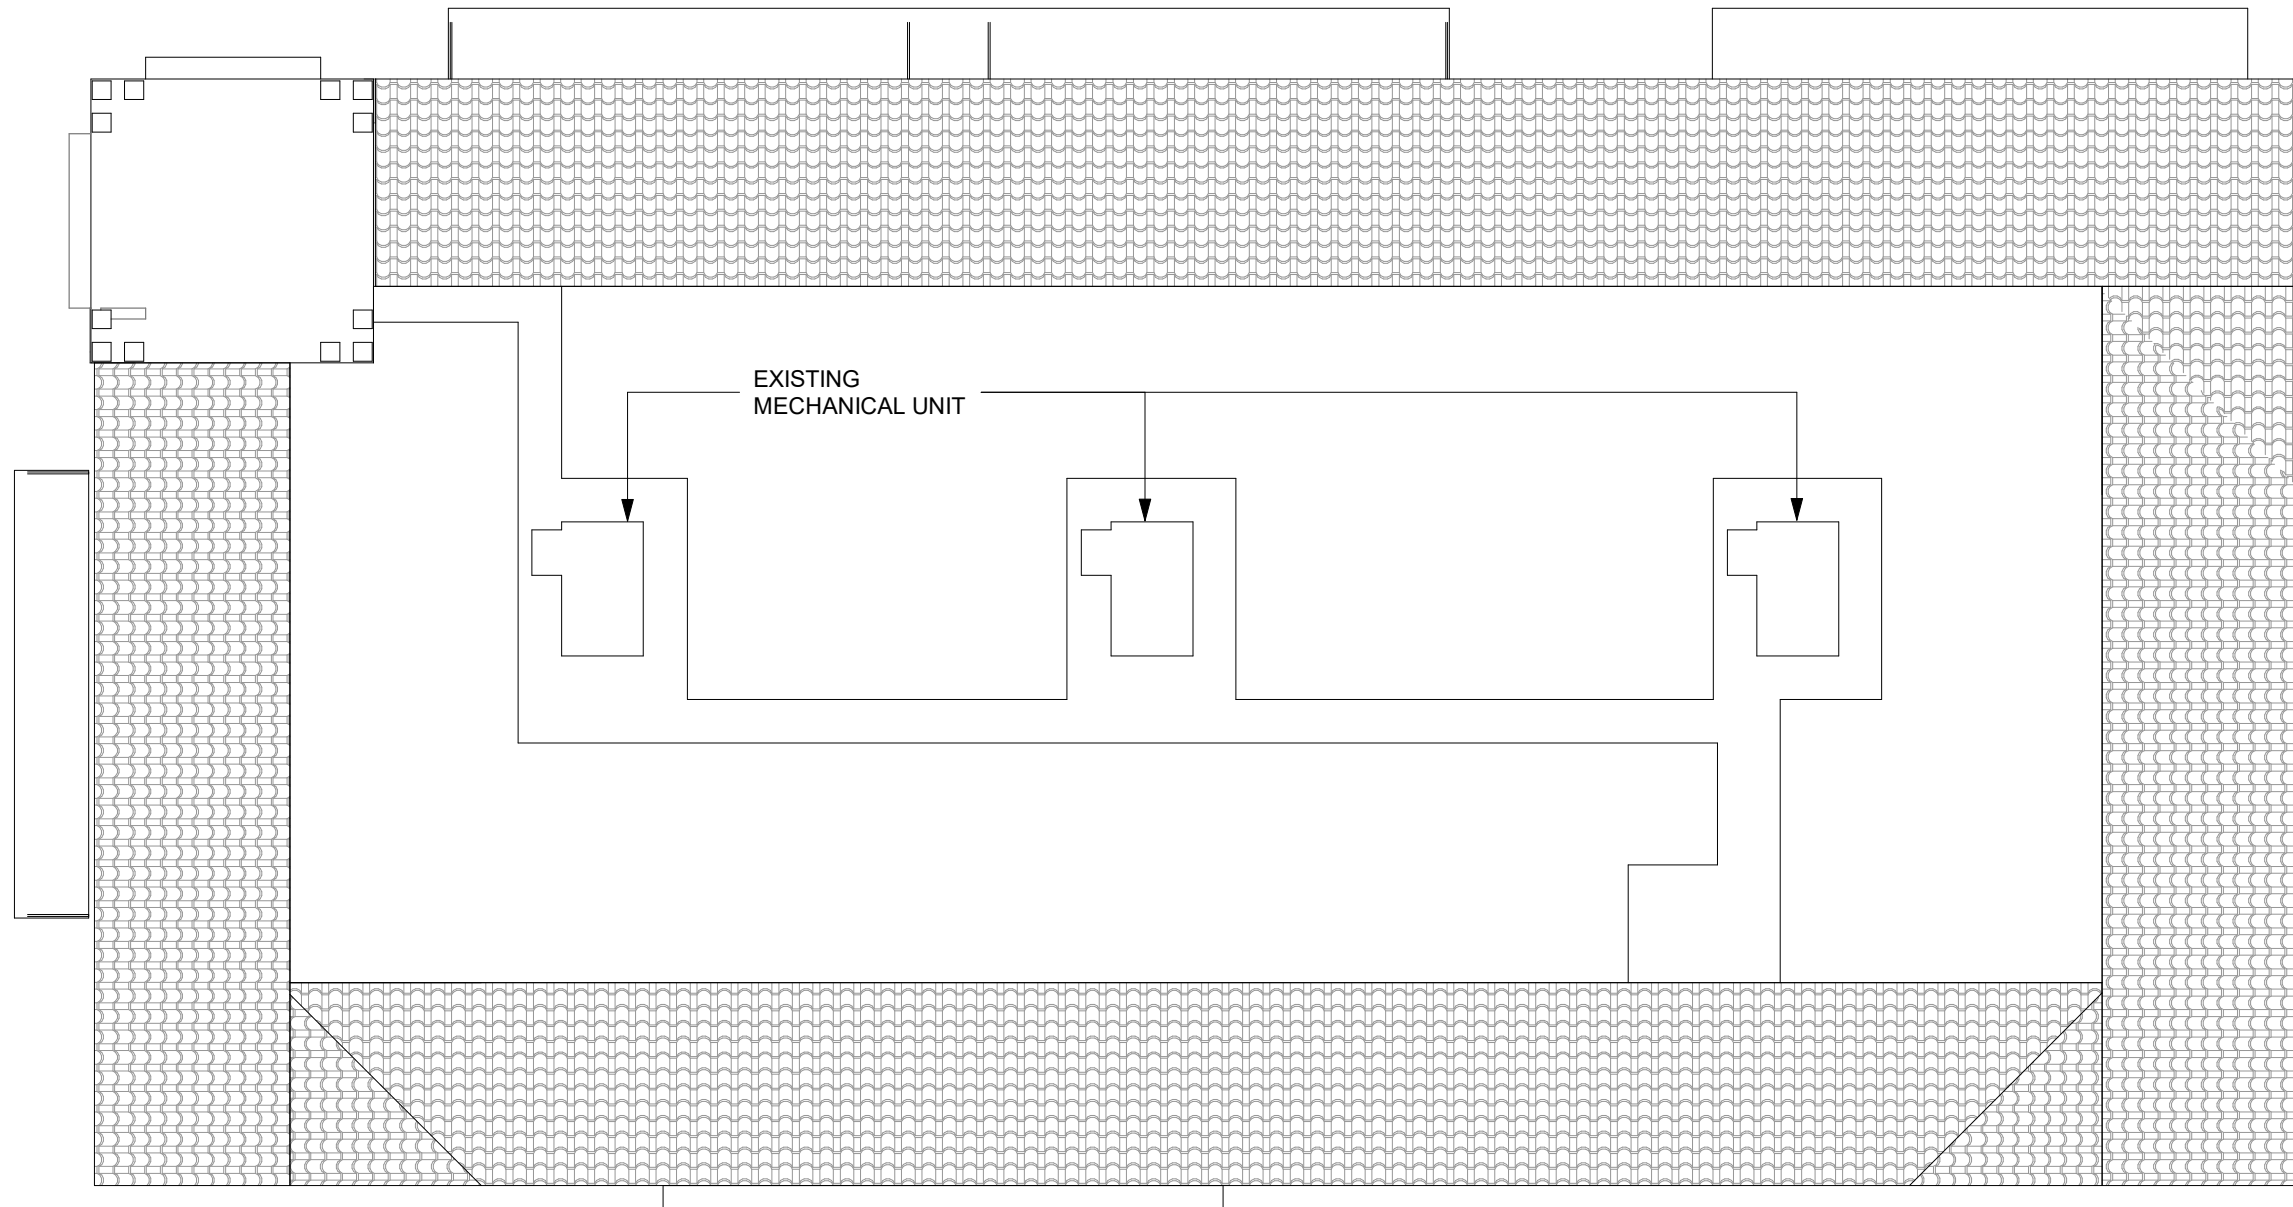

1 ROOF
1/8" = 1'-0"

ROOF PLAN

DD-3.0

LOS ALTOS

4756 EL CAMINO REAL
LOS ALTOS, CA 94022

kindbody