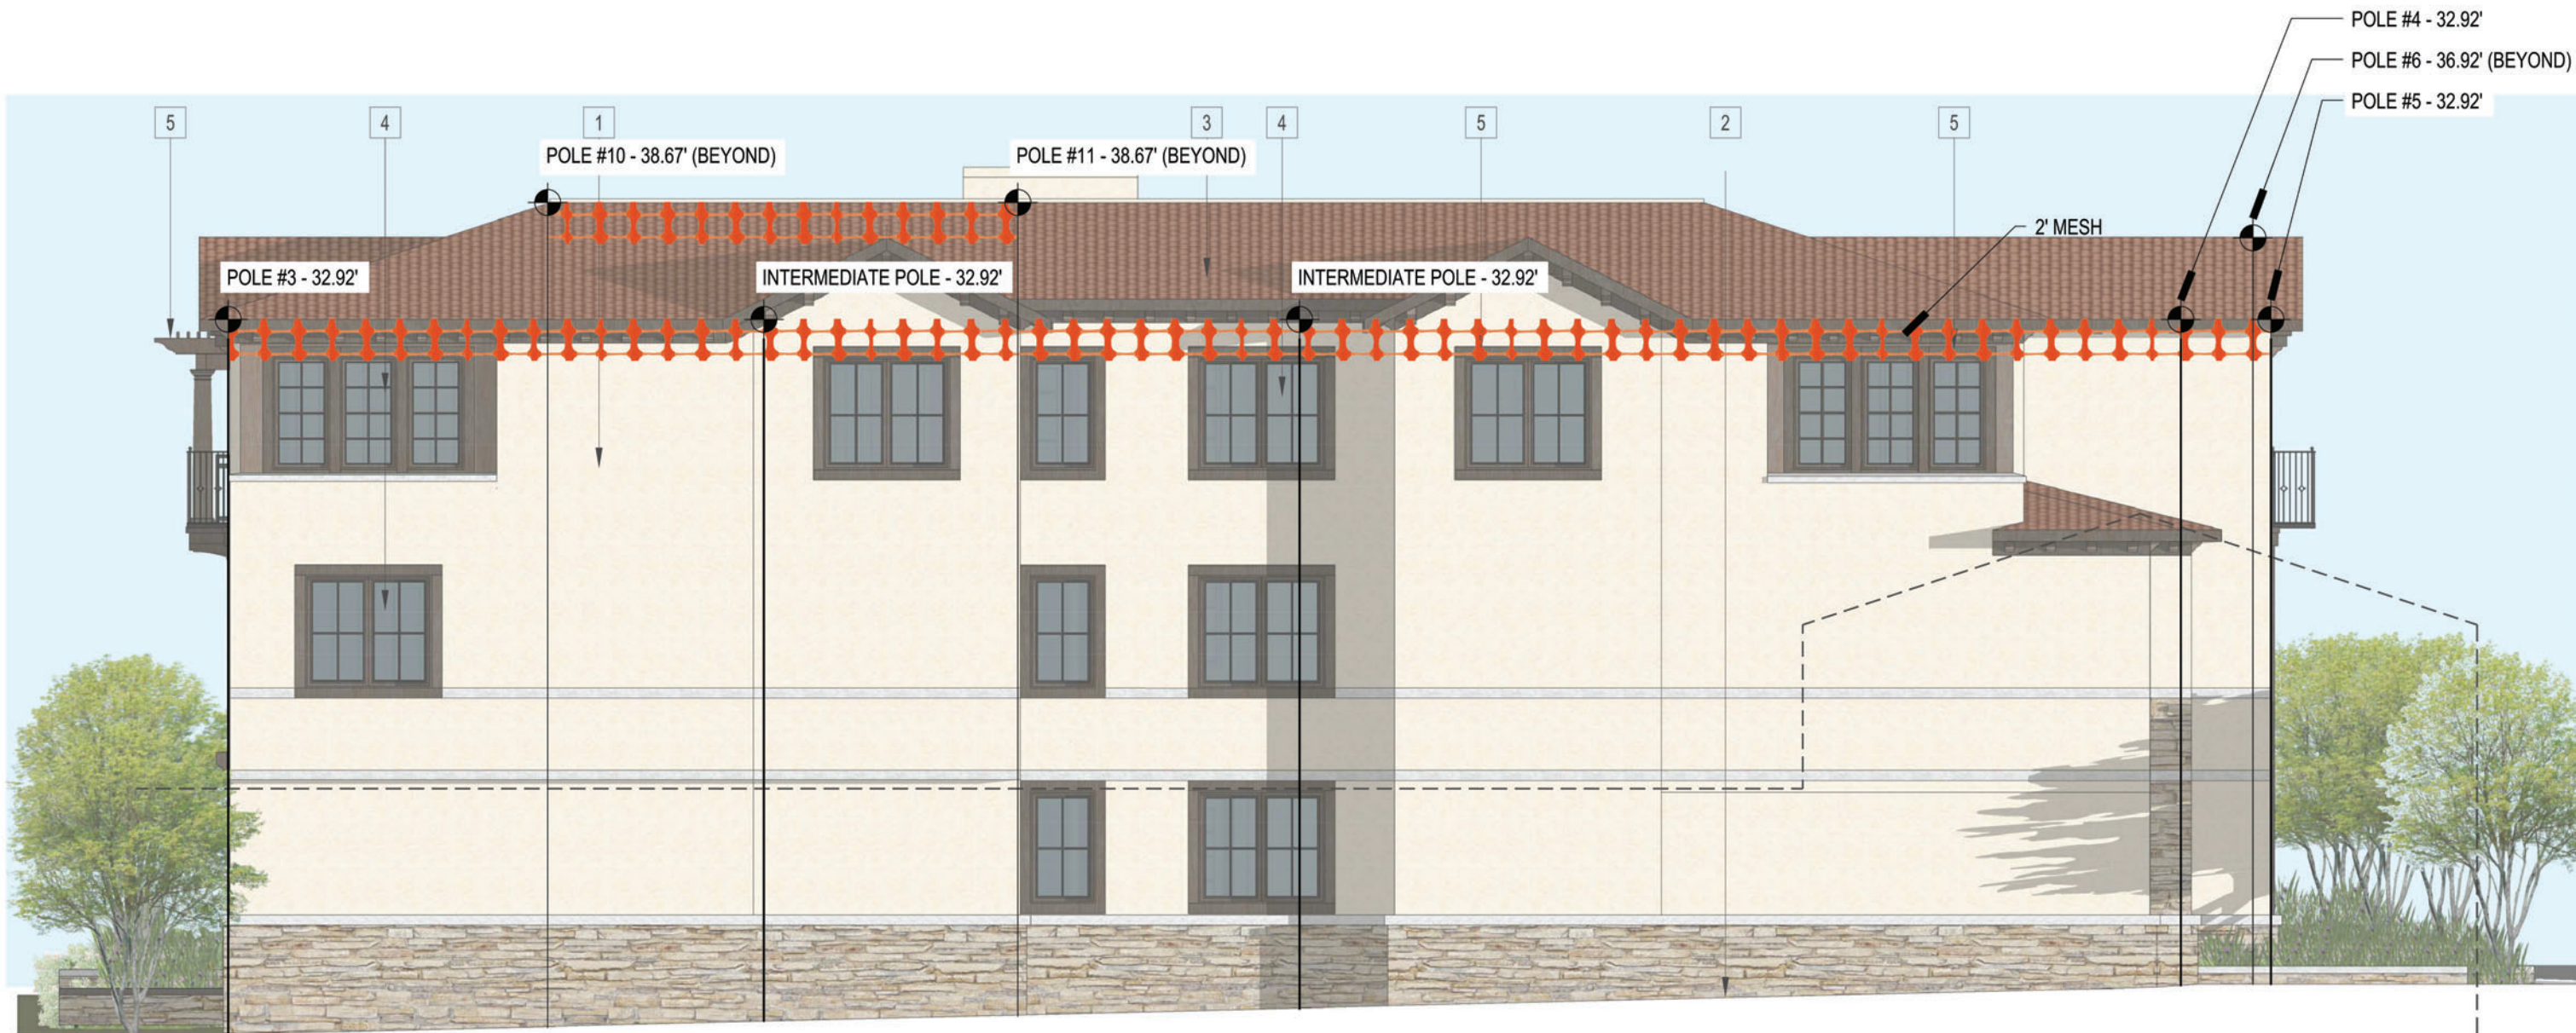

FIRST STREET ELEVATION

425 FIRST STREET  
 Los Altos, CA  
 March 19, 2019

SP1  
 STORY POLE EXHIBIT - ELEVATIONS

SDG Architects, Inc.  
 3361 Walnut Blvd, Suite 120  
 Brentwood, CA 94513  
 925.634.7000 | sdgarchitectsinc.com

LYELL STREET ELEVATION

425 FIRST STREET  
 Los Altos, CA  
 March 19, 2019

SP2  
 STORY POLE EXHIBIT - ELEVATIONS

SDG Architects, Inc.  
 3361 Walnut Blvd, Suite 120  
 Brentwood, CA 94513  
 925.634.7000 | sdgarchitectsinc.com

ALLEY ELEVATION

NORTH ELEVATION

425 FIRST STREET  
 Los Altos, CA  
 March 19, 2019

SP4  
 STORY POLE EXHIBIT - ELEVATIONS

SDG Architects, Inc.  
 3361 Walnut Blvd, Suite 120  
 Brentwood, CA 94513  
 925.634.7000 | sdgarchitectsinc.com