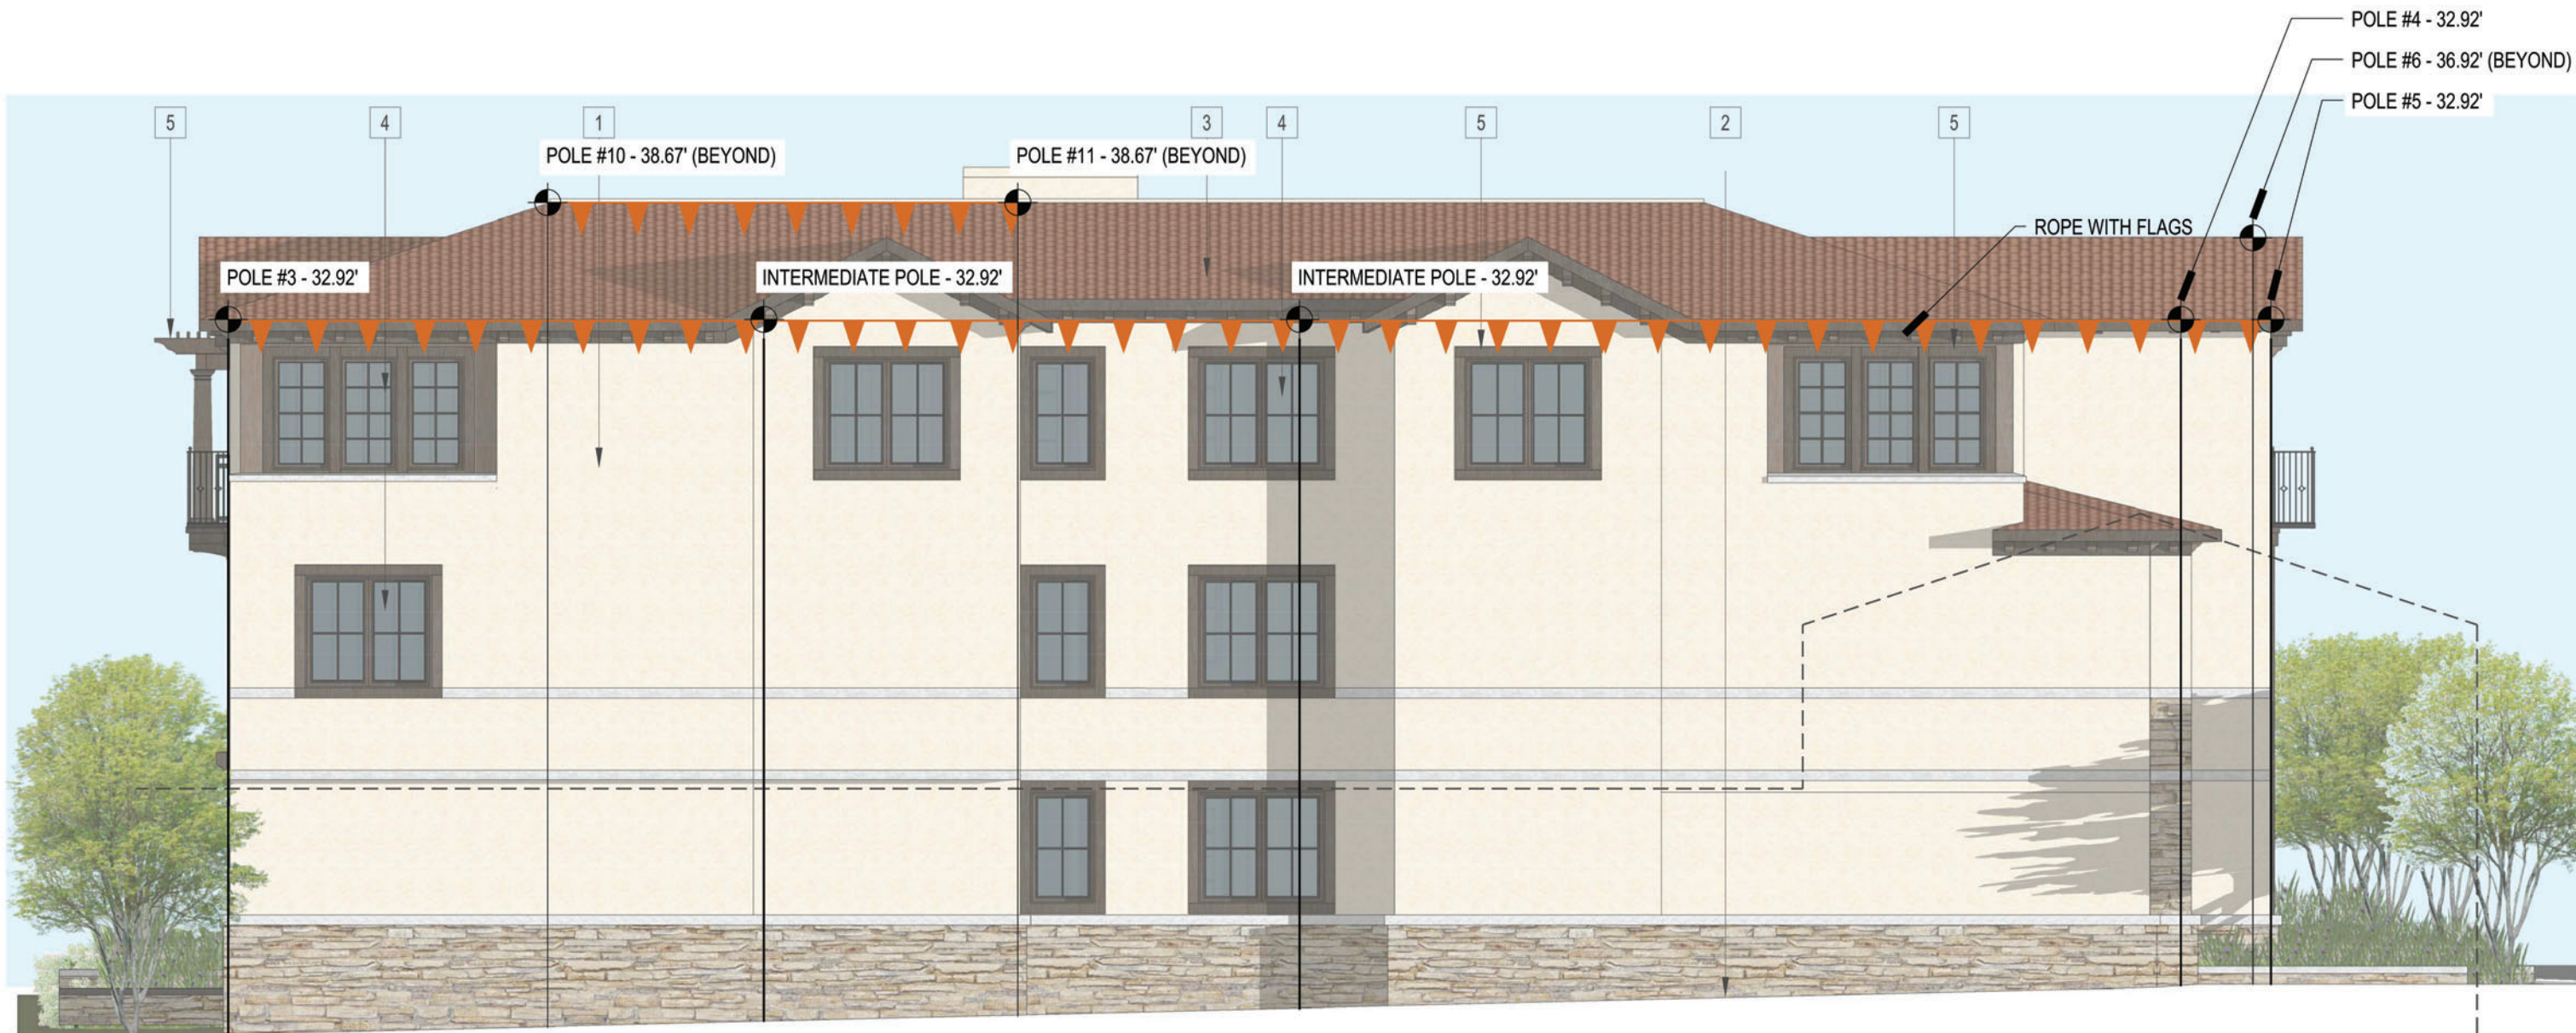

FIRST STREET ELEVATION

425 FIRST STREET  
 Los Altos, CA  
 March 19, 2019

SP1  
 STORY POLE EXHIBIT - ELEVATIONS

SDG Architects, Inc.  
 3361 Walnut Blvd, Suite 120  
 Brentwood, CA 94513  
 925.634.7000 | sdgarchitectsinc.com

LYELL STREET ELEVATION

425 FIRST STREET  
 Los Altos, CA  
 March 19, 2019

SP2  
 STORY POLE EXHIBIT - ELEVATIONS

SDG Architects, Inc.  
 3361 Walnut Blvd, Suite 120  
 Brentwood, CA 94513  
 925.634.7000 | sdgarchitectsinc.com

ALLEY ELEVATION

NORTH ELEVATION

425 FIRST STREET  
 Los Altos, CA  
 March 19, 2019

SP4  
 STORY POLE EXHIBIT - ELEVATIONS

SDG Architects, Inc.  
 3361 Walnut Blvd, Suite 120  
 Brentwood, CA 94513  
 925.634.7000 | sdgarchitectsinc.com