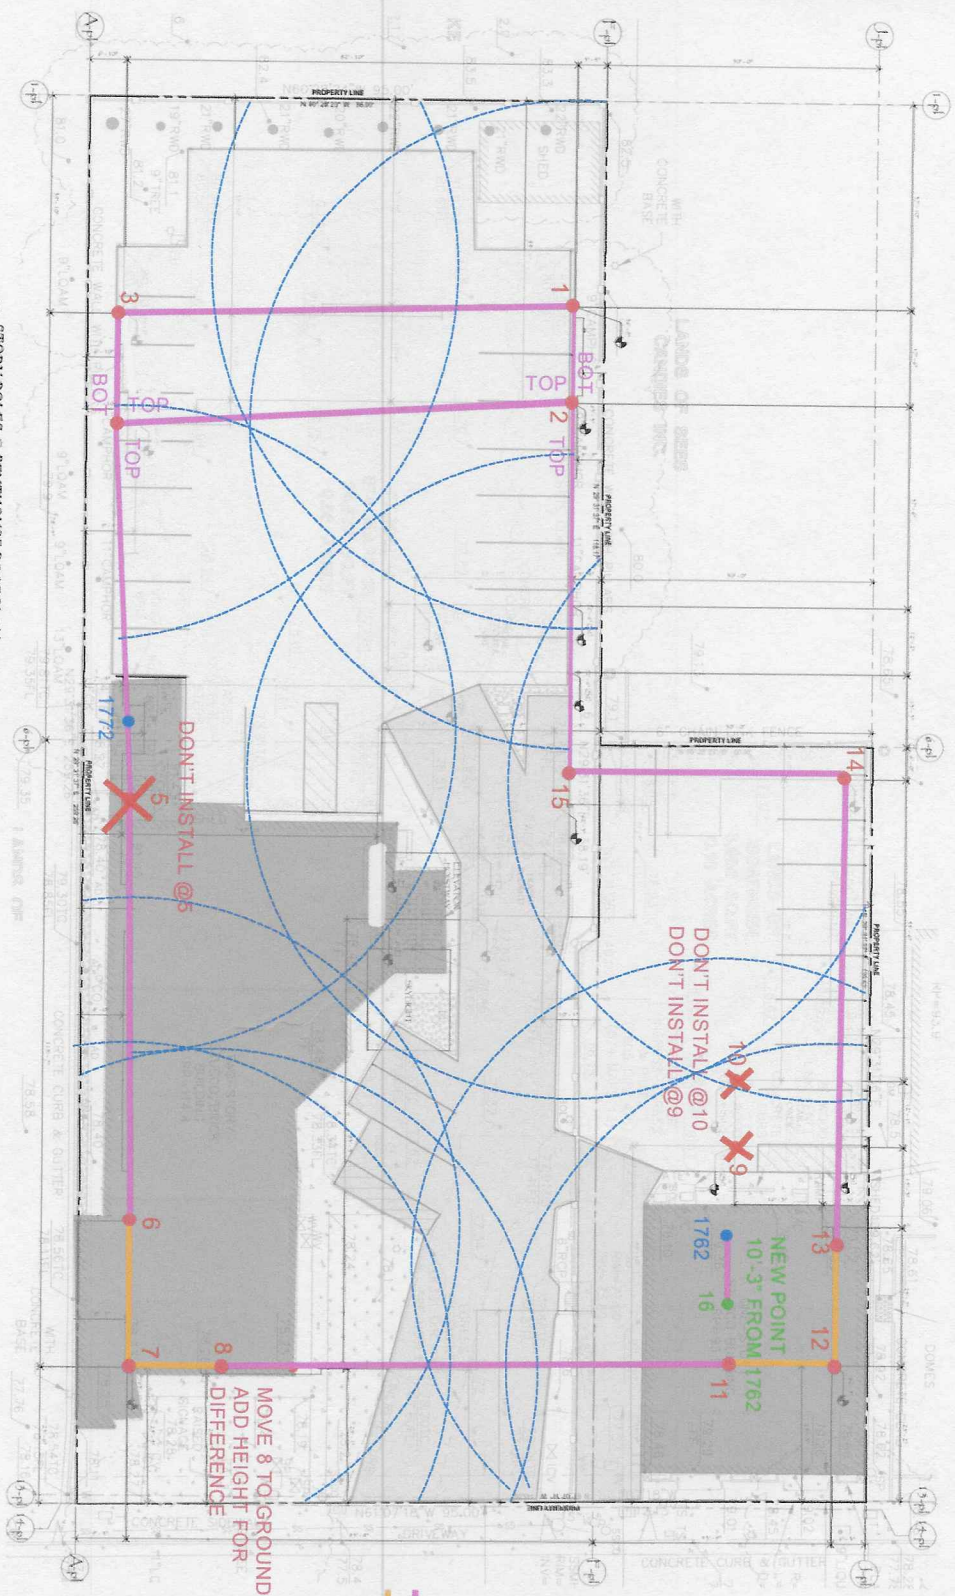

MAY 8th OPTION

① STORY POLES @ PENTHOUSE ROOF PLAN
SCALE: 1/8" = 1'-0"

ALTOSS ONE
4445 S 4025 E Camino Real
Los Altos, CA 94022
May 11, 2018

LUX ONE LLC
4499 E Camino Real Suite 100
Los Altos, CA 94022

LEGEND:

- STORY POLE
- FLAG ROPE
- 24" MESH

MOVE 8 TO GROUND & ADD HEIGHT FOR DIFFERENCE

DON'T INSTALL @ 5

DON'T INSTALL @ 9
DON'T INSTALL @ 10

NEW POINT
10'-3" FROM 1762

3301 Mission Blvd. Ste. 420, San Mateo, CA 94403
525.634.7700
www.altosone.com

STORY POLES
A1