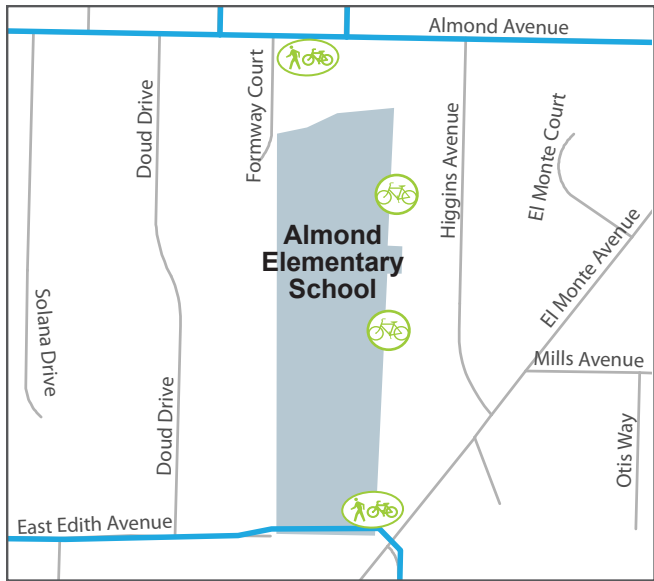

# Almond Elementary School

## SUGGESTED ROUTES

-  Suggested Route (Walking and Biking)
-  Walkshed / bikeshed
-  Est. Walking Time (Biking Time)
-  Crossing Guard Location
-  Pedestrian and Bicycle Access
-  Multi-use Path
-  Bicycle Parking
-  Traffic Signal
-  All-Way Stop
-  Marked Crosswalk
-  Attendance Area
-  Parks and Open Space
-  School

For more Safe Routes to School information, please visit: