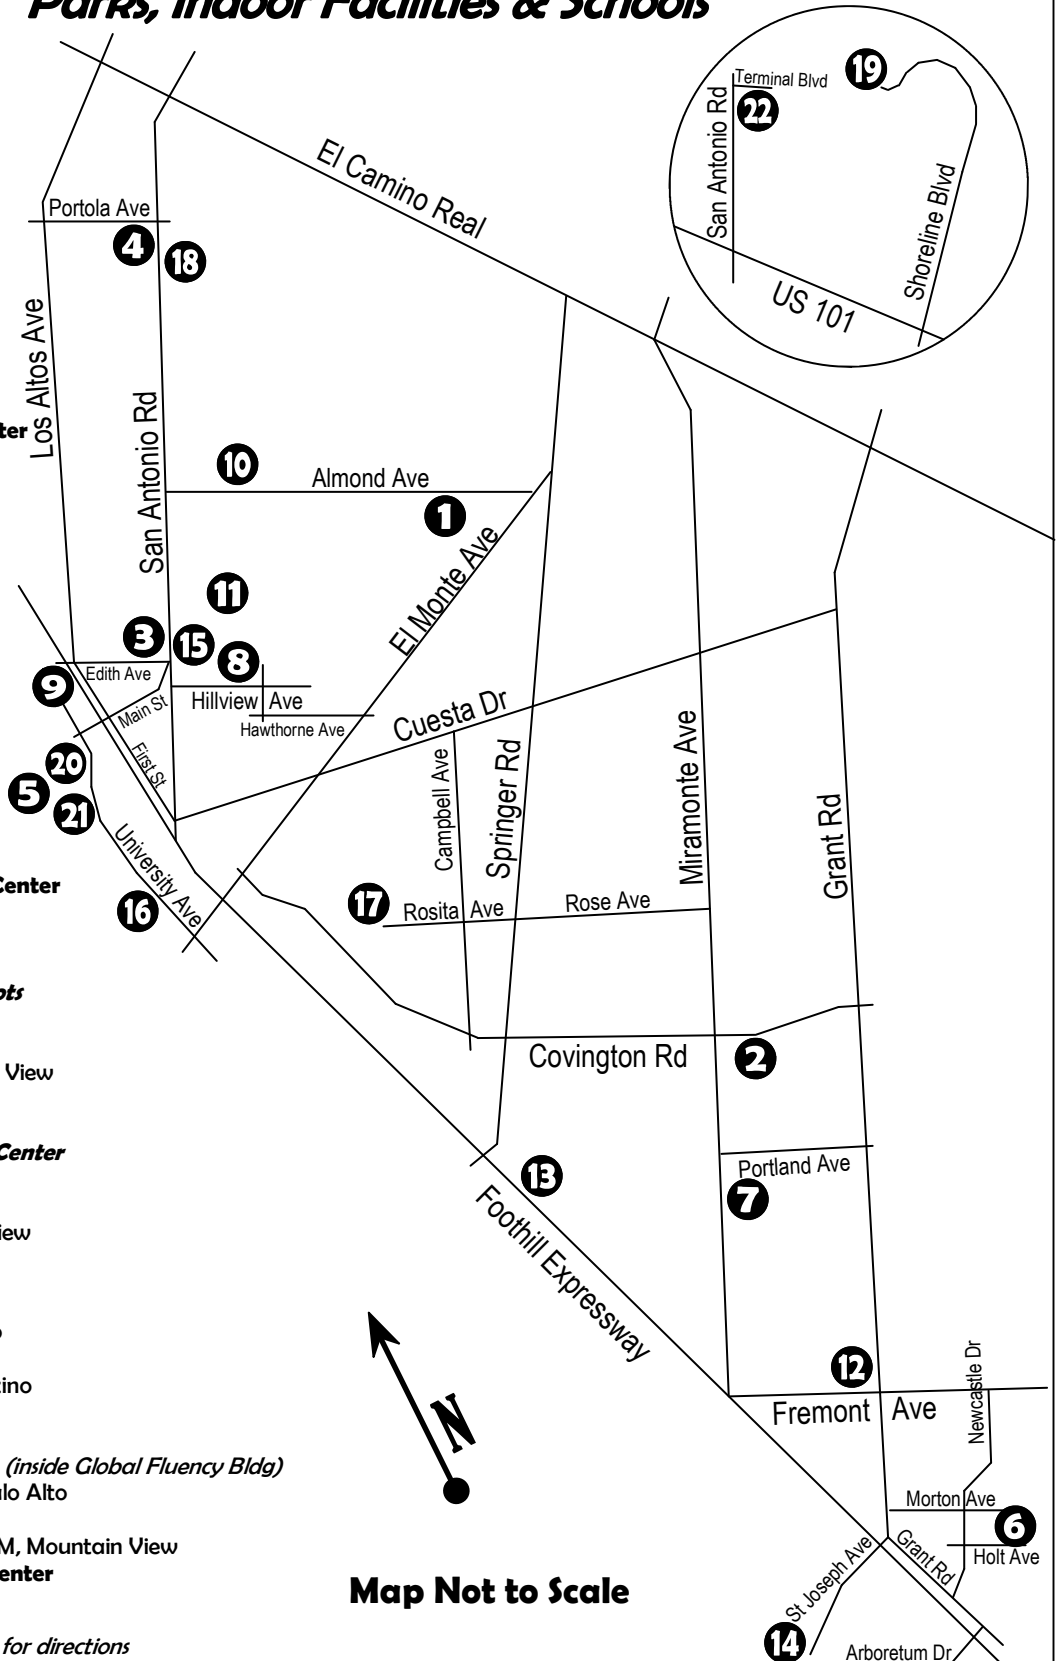

Los Altos Recreation Locations

Parks, Indoor Facilities & Schools

1. **Almond School**
550 Almond Ave
2. **Blach Middle School**
1120 Covington Rd
3. **Village Park**
Edith Ave/San Antonio Rd
4. **Egan Middle School**
100 W Portola Ave
5. **Garden House**
400 University Ave
6. **Grant Park**
1575 Holt Ave
7. **Heritage Oaks Park**
Portland/Miramonte Ave
8. **Hillview Community Center**
97 Hillview Ave
9. **Lincoln Park**
University/Lincoln Ave
10. **Los Altos High School**
201 Almond Ave
11. **Los Altos Youth Center LAYC**
1 N San Antonio Rd
12. **Marymeade Park**
Fremont/Grant Rd
13. **McKenzie Park**
707 Fremont Ave
14. **Montclair Park**
St. Joseph Ave
15. **Bus Barn Theatre**
161 S San Antonio Rd
16. **Redwood Grove Nature Center**
482 University Ave
17. **Rosita Park**
401 Rosita Ave
18. **San Antonio Club- Tiny Tots**
647 S San Antonio Rd
19. **Shoreline Aquatic Center**
3160 N Shoreline Blvd, Mtn View
20. **Shoup Park**
400 University Ave
21. **The Underground- Teen Center**
400 University Ave
22. **Twisters Gymnastics**
2359 Terminal Blvd, Mtn View

Additional Locations

- + **Communication Academy**
7337 Bollinger Rd, Cupertino
- + **Deep Cliff Golf Course**
10700 Clubhouse Ln, Cupertino
- + **Ice Oasis**
3140 Bay Rd, Redwood City
- + **Melody Academy of Music** (inside Global Fluency Bldg)
4151 Middlefield Rd #105, Palo Alto
- + **KMVT**
1400 Terra Bella Ave, Suite M, Mountain View
- + **Spring Down Equestrian Center**
725 Portola Rd, Palo Alto

+ please go to mapquest.com for directions

Map Not to Scale