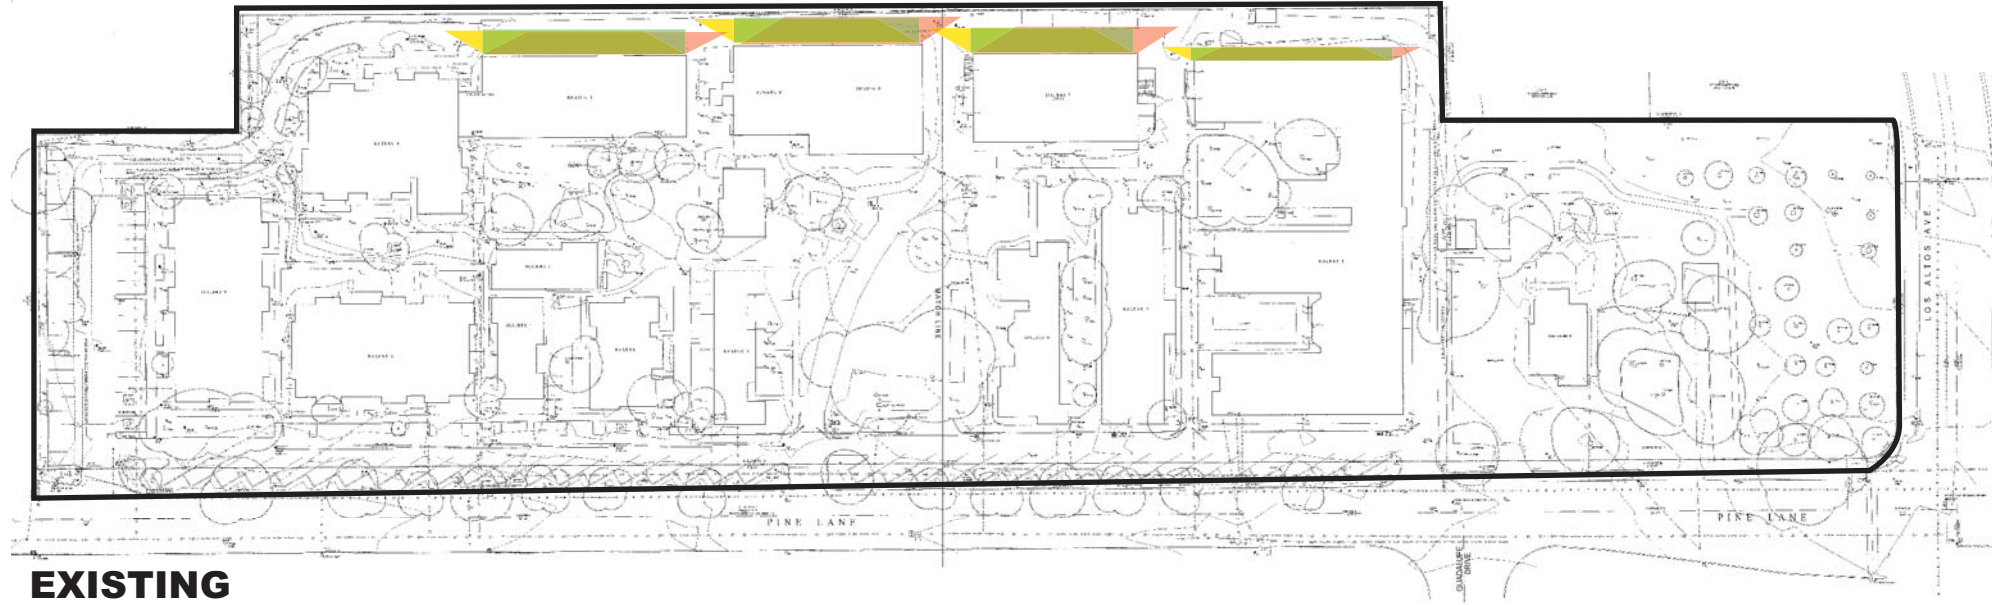

SANTA RITA SCHOOL

KEY

- 9AM
- 12PM
- 3PM

**EXISTING**

**PROPOSED**

\*Note: The shadows of the existing and proposed buildings are shown from the points of the buildings that create the longest shadow in the direction of the adjacent properties.

SHADE AND SHADOW ANALYSIS - EQUINOXES (MARCH 21 & SEPTEMBER 21)