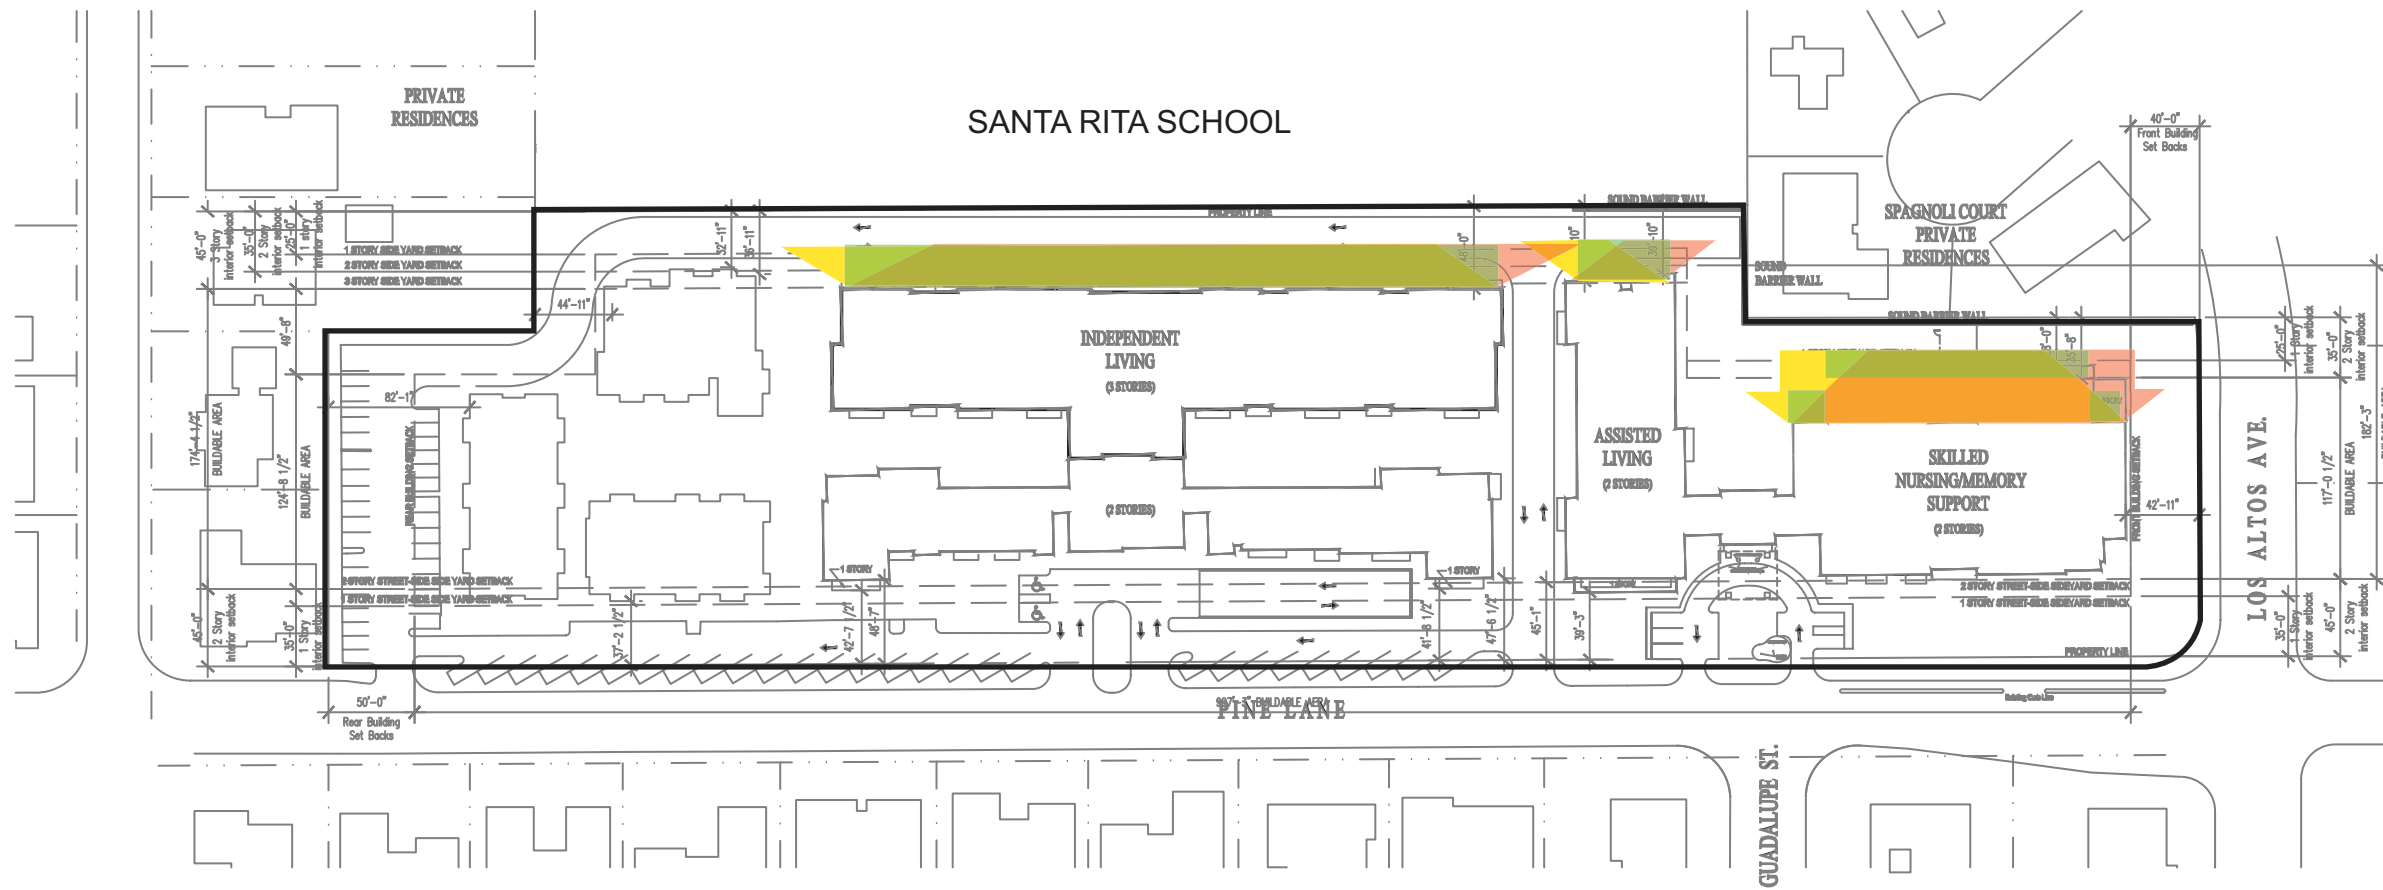

SANTA RITA SCHOOL

KEY

- 9AM
- 12PM
- 3PM

**EXISTING**

**PROPOSED**

\*Note: The shadows of the existing and proposed buildings are shown from the points of the buildings that create the longest shadow in the direction of the adjacent properties.

SHADE AND SHADOW ANALYSIS - EQUINOXES (MARCH 21 & SEPTEMBER 21)